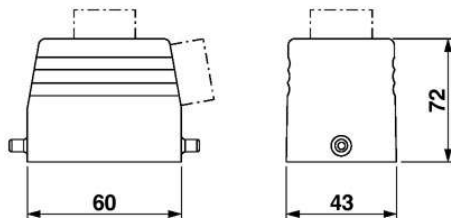

Housing type	Sleeve housings
Locking type	for single locking latch
Cable exit	Lateral
Type of the screw connection	1x Pg21
Pg screw connection	None
Degree of protection	IP65
Ambient temperature (operation)	-40 °C ... 125 °C
Housing material	Aluminum, die-cast
Housing surface material	Powder-coated, gray

Certificates / Approvals

Certification

GOST

Diagrams/Drawings

Dimensioned drawing