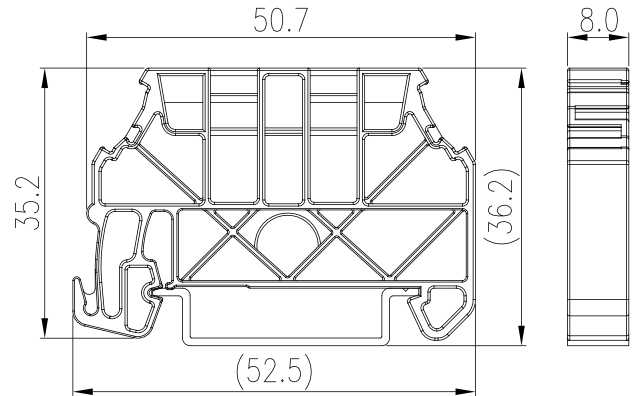

# SS5N

DIN Rail Terminal Blocks > Accessories > End bracket

## Specification

Product description	End Bracket
Color	Beige
Material	PA
Inflammability class	UL94-V0
Compatible rail	TS-35, TS-35/15
Marking label	MKH-001, MKL
Marking label	TM49W, TM-R200
Package	50 pcs / box