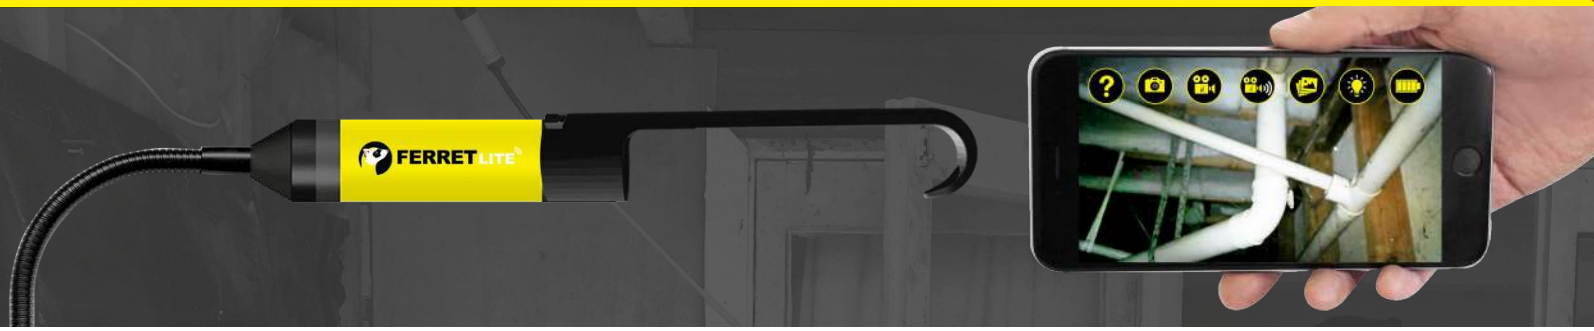

FERRET LITE

Multipurpose Wireless Inspection Camera & Cable Pulling Tool

NEW PRODUCT

THE FERRET LITE - PRODUCT INFORMATION

Multipurpose Wireless Inspection Camera & Cable Pulling Tool

Ferret Tools is creating the future with new thinking and innovation in smart inspection camera technology for Trades & DIY to help build an easier and safer work environment.

For those of you that care about having the most reliable and durable tools with the latest smart technology to help work faster, easier and safer, inspect with a Ferret.

The Ferret Lite, designed and engineered by Ferret Tools, is a general-purpose inspection camera that can give you eyes inside hard to reach locations. Based on the award-winning electronic design of the original Ferret, it includes the new "turn & click" front hook and magnet accessory. Also included is a gooseneck, thread adaptors and USB charge cable.

Ideal for pulling in light cable or for retrieving metallic objects that are out of reach. If you like to keep things simple and don't need all the bells and whistles, the Ferret Lite is the ideal cost-effective solution to help on the job or at home.

The Ferret Lite incorporates all of the design and innovation of the original award-winning Ferret WiFi.

THE FERRET LITE KIT INCLUDES

ALL THE AWARD-WINNING DESIGN & INNOVATION OF THE FERRET WiFi + NEW PRODUCT FEATURES & BENEFITS INCLUDE

NEW	↑	📶	📱	📺	💡	🔍
	FERRET ALWAYS UP VIEWING MODE	WIRELESS, RECHARGEABLE & BUILT-IN WIFI HOTSPOT	FREE & EASY TO USE APP	720p HD STREAMING	ADJUSTABLE BRIGHT WHITE LEDS	DIGITAL ZOOM FUNCTION
In the App setting screen you can select to have the image view either normal mode or always up mode.	The world's first wireless rechargeable inspection & cable pulling solution that provides a high resolution live stream with a wireless range of up to 50' (15m).	The easy to use, intuitive Free Ferret App allows you to have control over the camera. Connect to your smart device with our Free mobile app on Android and iOS.	You get crisp clear images with the 720p high resolution providing real time photo and video directly to your smart device.	The bright white LEDS helps you glide the Ferret into confined and hard to reach dark spaces where you can locate, inspect & fix those tricky problems.	If you want to view something closer, the Ferret App has a digital zoom feature.	
↑ In this mode no matter which way the Ferret camera is rotated, the image on the App is always the right way up.	👤 Convenience 📶 Not limited in range by the length of a borescope camera	⚡ Free and easy to use	📺 Clearer image resolution	👁️ Better visibility	🔍 For a closer look