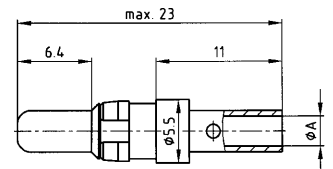

TYPE M

High power contacts – crimp – straight

RoHS compliant

DESCRIPTION

- Precision machined contacts
- Quality class 3: gold flash
- Quality class 1: 0.8µm gold on mating side
- Other quality classes on request

PRODUCT DRAWING

Socket contact

Plug contact

AWG	Current Rating	$\phi A^{+0.15}$	$\phi B_{max.}$
16 - 20	10 A	1,70	1,70
12 - 14	20 A	2,60	2,60
10 - 12	30 A	3,70	3,70
8 - 10	40 A	4,60	4,60

Wire stripping

Premating contact

ORDER DATA

(Dim. = mm)

SOCKET CONTACT				PLUG CONTACT				PREMATING CONTACT			
AWG	Current rating	Quality class	Part number	AWG	Current rating	Quality class	Part number	AWG	Current rating	Quality class	Part number
16 - 20	10 A	1	124 C 11019 X	16 - 20	10 A	1	123 C 11019 X	16 - 20	10 A	1	123 C 11119 X
16 - 20	10 A	3	124 A 11019 X	16 - 20	10 A	3	123 A 11019 X	12 - 14	20 A	1	123 C 11129 X
12 - 14	20 A	1	124 C 11029 X	12 - 14	20 A	1	123 C 11029 X	10 - 12	30 A	1	123 C 11139 X
12 - 14	20 A	3	124 A 11029 X	12 - 14	20 A	3	123 A 11029 X	8 - 10	40 A	1	123 C 11149 X
10 - 12	30 A	1	124 C 11039 X	10 - 12	30 A	1	123 C 11039 X				
10 - 12	30 A	3	124 A 11039 X	10 - 12	30 A	3	123 A 11039 X				
8 - 10	40 A	1	124 C 11049 X	8 - 10	40 A	1	123 C 11049 X				
8 - 10	40 A	3	124 A 11049 X	8 - 10	40 A	3	123 A 11049 X				