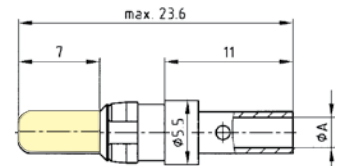

TYPE M

High power contacts – crimp – straight

RoHS compliant

DESCRIPTION

- Precision machined contacts
- Quality class 3: gold flash
- Quality class 1: 0.8µm gold on mating side
- Other quality classes on request

PRODUCT DRAWING

Socket contact

Plug contact

AWG	Current Rating	$\phi A^{+0.15}$	$\phi B_{max.}$
16 - 20	10 A	1,70	1,70
12 - 14	20 A	2,60	2,60
10 - 12	30 A	3,70	3,70
8 - 10	40 A	4,60	4,60

Wire stripping

Premating contact

ORDER DATA

(Dim. = mm)

SOCKET CONTACT				PLUG CONTACT				PREMATING CONTACT			
AWG	Current rating	Quality class	Part number	AWG	Current rating	Quality class	Part number	AWG	Current rating	Quality class	Part number
16 - 20	10 A	1	124 C 11019 X	16 - 20	10 A	1	123 C 11019 X	16 - 20	10 A	1	123 C 11119 X
16 - 20	10 A	3	124 A 11019 X	16 - 20	10 A	3	123 A 11019 X	12 - 14	20 A	1	123 C 11129 X
12 - 14	20 A	1	124 C 11029 X	12 - 14	20 A	1	123 C 11029 X	10 - 12	30 A	1	123 C 11139 X
12 - 14	20 A	3	124 A 11029 X	12 - 14	20 A	3	123 A 11029 X	8 - 10	40 A	1	123 C 11149 X
10 - 12	30 A	1	124 C 11039 X	10 - 12	30 A	1	123 C 11039 X				
10 - 12	30 A	3	124 A 11039 X	10 - 12	30 A	3	123 A 11039 X				
8 - 10	40 A	1	124 C 11049 X	8 - 10	40 A	1	123 C 11049 X				
8 - 10	40 A	3	124 A 11049 X	8 - 10	40 A	3	123 A 11049 X				