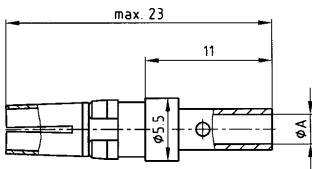

TYPE M

High power contacts – crimp – straight

RoHS compliant

DESCRIPTION

- Precision machined contacts
- Quality class 3: gold flash
- Quality class 1: 0.8µm gold on mating side
- Other quality classes on request

PRODUCT DRAWING

Socket contact

Plug contact

AWG	Current Rating	$\phi A^{+0.15}$	$\phi B_{max.}$
16 - 20	10 A	1,70	1,70
12 - 14	20 A	2,60	2,60
10 - 12	30 A	3,70	3,70
8 - 10	40 A	4,60	4,60

Wire stripping

Premating contact

ORDER DATA

(Dim. = mm)

SOCKET CONTACT				PLUG CONTACT				PREMATING CONTACT			
AWG	Current rating	Quality class	Part number	AWG	Current rating	Quality class	Part number	AWG	Current rating	Quality class	Part number
16 - 20	10 A	1	124 C 11019 X	16 - 20	10 A	1	123 C 11019 X	16 - 20	10 A	1	123 C 11119 X
16 - 20	10 A	3	124 A 11019 X	16 - 20	10 A	3	123 A 11019 X	12 - 14	20 A	1	123 C 11129 X
12 - 14	20 A	1	124 C 11029 X	12 - 14	20 A	1	123 C 11029 X	10 - 12	30 A	1	123 C 11139 X
12 - 14	20 A	3	124 A 11029 X	12 - 14	20 A	3	123 A 11029 X	8 - 10	40 A	1	123 C 11149 X
10 - 12	30 A	1	124 C 11039 X	10 - 12	30 A	1	123 C 11039 X				
10 - 12	30 A	3	124 A 11039 X	10 - 12	30 A	3	123 A 11039 X				
8 - 10	40 A	1	124 C 11049 X	8 - 10	40 A	1	123 C 11049 X				
8 - 10	40 A	3	124 A 11049 X	8 - 10	40 A	3	123 A 11049 X				