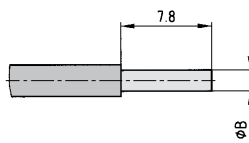

TYPE M

High power contacts – crimp – straight

RoHS compliant

DESCRIPTION

- Precision machined contacts
- Quality class 3: gold flash
- Quality class 1: 0.8µm gold on mating side
- Other quality classes on request

PRODUCT DRAWING

Socket contact

Plug contact

AWG	Current Rating	$\phi A^{+0.15}$	$\phi B_{max.}$
16 - 20	10 A	1,70	1,70
12 - 14	20 A	2,60	2,60
10 - 12	30 A	3,70	3,70
8 - 10	40 A	4,60	4,60

Wire stripping

Premating contact

ORDER DATA

(Dim. = mm)

SOCKET CONTACT				PLUG CONTACT				PREMATING CONTACT			
AWG	Current rating	Quality class	Part number	AWG	Current rating	Quality class	Part number	AWG	Current rating	Quality class	Part number
16 - 20	10 A	1	124 C 11019 X	16 - 20	10 A	1	123 C 11019 X	16 - 20	10 A	1	123 C 11119 X
16 - 20	10 A	3	124 A 11019 X	16 - 20	10 A	3	123 A 11019 X	12 - 14	20 A	1	123 C 11129 X
12 - 14	20 A	1	124 C 11029 X	12 - 14	20 A	1	123 C 11029 X	10 - 12	30 A	1	123 C 11139 X
12 - 14	20 A	3	124 A 11029 X	12 - 14	20 A	3	123 A 11029 X	8 - 10	40 A	1	123 C 11149 X
10 - 12	30 A	1	124 C 11039 X	10 - 12	30 A	1	123 C 11039 X				
10 - 12	30 A	3	124 A 11039 X	10 - 12	30 A	3	123 A 11039 X				
8 - 10	40 A	1	124 C 11049 X	8 - 10	40 A	1	123 C 11049 X				
8 - 10	40 A	3	124 A 11049 X	8 - 10	40 A	3	123 A 11049 X				