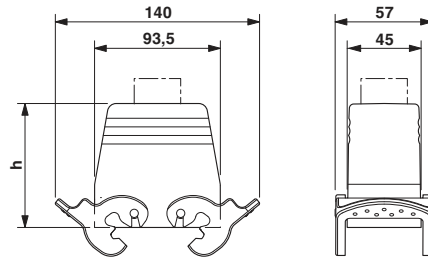

Technical data

Dimensions

Height	76 mm
Width	43 mm
Length	94 mm

Ambient conditions

Degree of protection of housing (IP)	IP65
Ambient temperature (operation)	-40 °C ... 125 °C

General

Note	For contact inserts HC-B16, BB32, D40, DD72, HS6, M, K
Design	B16
Housing type	Sleeve housings
Locking type	With double locking latch

Metal screw connection up to 5 bar, thread length: 7 mm, cable diameter: 11 - 16 mm, WAF 27, screw connection: M25

Cable gland - HC-M-KV-M25(14-21) - 1646007

Metal screw connection up to 5 bar, thread length: 7 mm, cable diameter: 14 - 21 mm, WAF 34, screw connection: M25

Housing - HC-B 16-TMQ-76/O1STM25S - 1647161

Drawings

Dimensioned drawing

Illustration shows the article without double locking latch