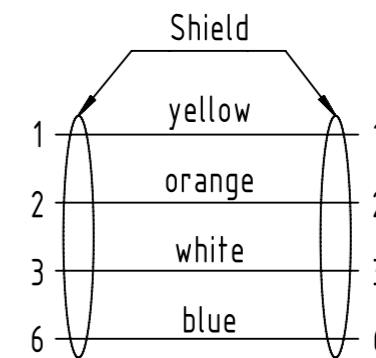

Loading Plan

	All rights reserved	Created by STOCHECIC Stocheici	Inspected by COSTEA Costea	Standardisation MUNTEANV Muntean	Date 2019-09-04	State Final Release
	Department HCS - RO	Title RJ Industrial Cable Assembly		Doc-Key / ECM-Nr. 100155398/UGD/004/D 500000157673		
HARTING Customised Solutions D-32339 Espelkamp	Type TB	Number 094 75555XXX		Rev. D	Page 1/2