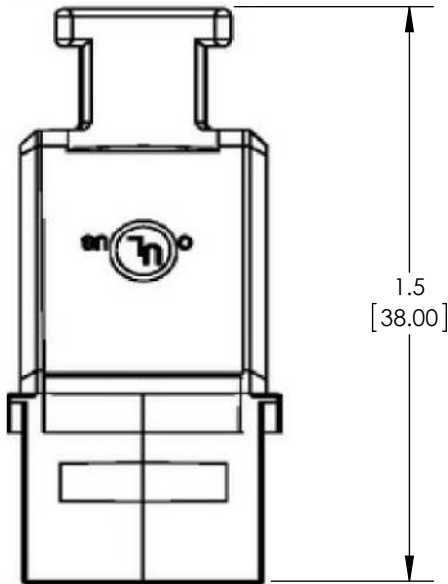

SW2014

Revision level			Revision Record	Changed	Date	Approved	Date
Drawing	State	Part					
02.1	Design Release		SEE ECN# 014298	CAS	2/28/2018	KAC	2/28/2018

Type #	Color	Article #	GLOBAL PART NAME
GSTJ6AUB	Black (BK)	852-25139	GSTJ6AUB-BK
	Blue (BL)	852-25140	GSTJ6AUB-BL
	Brown (BR)	852-25141	GSTJ6AUB-BR
	Office White (FW)	852-25142	GSTJ6AUB-FW
	Green (GN)	852-25143	GSTJ6AUB-GN
	Gray (GR)	852-25144	GSTJ6AUB-GY
	Ivory (IV)	852-25145	GSTJ6AUB-IV
	Orange (OG)	852-25146	GSTJ6AUB-OR
	Red (RD)	852-25147	GSTJ6AUB-RD
	Violet (VI)	852-25148	GSTJ6AUB-VI
	White (WH)	852-25149	GSTJ6AUB-WH
Yellow (YE)	852-25150	GSTJ6AUB-YE	
GSTJ6AU	Black (BK)	852-25103	GSTJ6AU-BK
	Blue (BL)	852-25104	GSTJ6AU-BL
	Brown (BR)	852-25105	GSTJ6AU-BR
	Office White (FW)	852-25106	GSTJ6AU-FW
	Green (GN)	852-25107	GSTJ6AU-GN
	Gray (GR)	852-25108	GSTJ6AU-GY
	Ivory (IV)	852-25109	GSTJ6AU-IV
	Orange (OG)	852-25110	GSTJ6AU-OR
	Red (RD)	852-25111	GSTJ6AU-RD
	Violet (VI)	852-25112	GSTJ6AU-VI
	White (WH)	852-25113	GSTJ6AU-WH
Yellow (YE)	852-25114	GSTJ6AU-YE	
GSTJC6UB	Black (BK)	852-25151	GSTJC6UB-BK
	Blue (BL)	852-25152	GSTJC6UB-BL
	Brown (BR)	852-25153	GSTJC6UB-BR
	Office White (FW)	852-25154	GSTJC6UB-FW
	Green (GN)	852-25155	GSTJC6UB-GN
	Gray (GR)	852-25156	GSTJC6UB-GY
	Ivory (IV)	852-25157	GSTJC6UB-IV
	Orange (OG)	852-25158	GSTJC6UB-OR
	Red (RD)	852-25159	GSTJC6UB-RD
	Violet (VI)	852-25160	GSTJC6UB-VI
	White (WH)	852-25161	GSTJC6UB-WH
Yellow (YE)	852-25162	GSTJC6UB-YE	
GSTJC6U	Black (BK)	852-25115	GSTJC6U-BK
	Blue (BL)	852-25116	GSTJC6U-BL
	Brown (BR)	852-25117	GSTJC6U-BR
	Office White (FW)	852-25118	GSTJC6U-FW
	Green (GN)	852-25119	GSTJC6U-GN
	Gray (GR)	852-25120	GSTJC6U-GY
	Ivory (IV)	852-25121	GSTJC6U-IV
	Orange (OG)	852-25122	GSTJC6U-OR
	Red (RD)	852-25123	GSTJC6U-RD
	Violet (VI)	852-25124	GSTJC6U-VI
	White (WH)	852-25125	GSTJC6U-WH
Yellow (YE)	852-25126	GSTJC6U-YE	

Material	Units: inches
-	Dimension without tolerances details to: .xxxx = ±.0005 .xxx = ±.005 .xx = ±.01 .x = ±.03 None = ±.06 < = ±0.5° Dimension Formatted in [mm]

The copyright of this drawing is reserved by HellermannTyton. It is issued on condition that it is not reproduced, copied, or disclosed to a third party, either wholly or in part, without the consent of HellermannTyton.

Drawn	GRW	5/8/2016
Approved	KAC	5/10/2016
HellermannTyton		
North America Email: corp@htamericas.com Web: www.hellermann.tyton.com		

Article/Type-No	SEE TABLE	Scale	2:1
Title	GST CAT6/CAT6A UTP JACK	Project Number	PRP 16-0370
Drawing-No	PRODUCTION : Phase	Format	AH
16-0370-001-CSU		Sheet	1/1