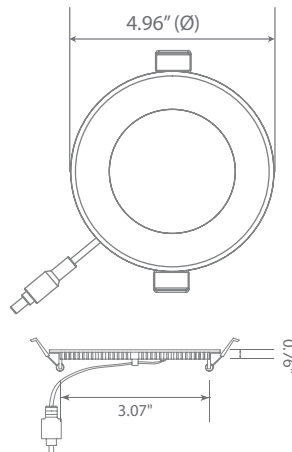

LED DLC4S-2040e

Part #: EFDLC4DM/1/9W/750/120D/50K/JB/E Fixture Class: 4" Slim Fixed

Product Description

LED DLC4S-2040e, made for small spaces a recessed can or tall fixture won't fit, this compact and ultra-slim 4" downlight is designed to reduce energy costs and maintenance worries. With spring action clips and a separate junction box, this 4-inch downlight eliminates housing and makes for the easiest installation ever. Only 9 watts and available in crisp Bright White (4000K), the DLC4S-2040e guarantees uniform light distribution with edge-lit LED technology. See Euri Lighting DLC4S-2000e for welcoming Soft White (3000K) and DLC4S-2050e for luminous Cool White (5000K).

Product Features

Dimmable

Abutted & Covered

No Housing Required

Damp Rated

Product Dimensions

Product Photometric Data