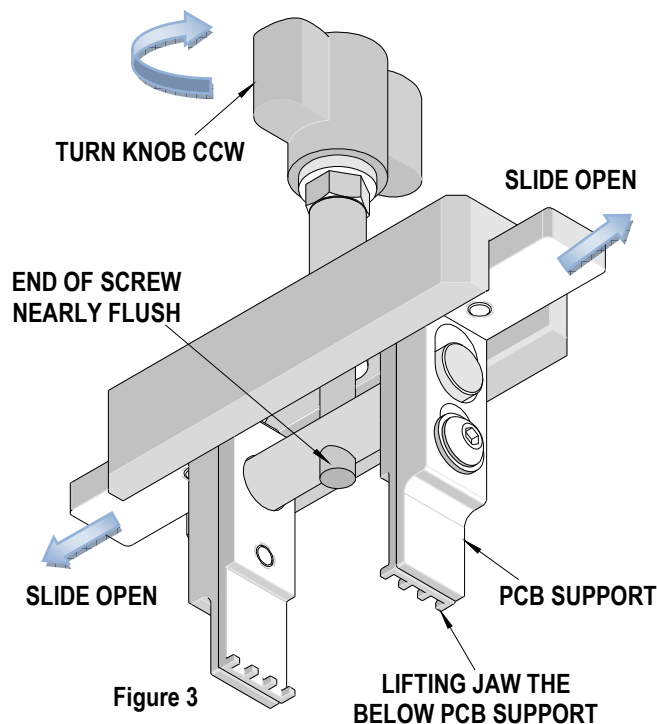

### Tool Operation

Note: Some longer-length headers may need the following steps repeated, with the tool being re-applied along the length of the assembly.

1. Slide the PCB Supports and Lifting Jaws fully open. See Figure 3. Turn the Lifting Screw Knob counter-clockwise (CCW) until the Lifting Jaws are slightly below the PCB Supports. At this point, the end of the Lifting Screw will be nearly flush with the bottom of the Lifting Bar.

Figure 2

Figure 3

Figure 4

2. Move the tool down over the outside walls of the backplane housing. Note that the jaws have “teeth” that engage the recessed area of the housing (near the PCB surface). See Figure 4.

**Note:** The lifting jaws must engage the recesses in the housing so it can be lifted off the PCB.

3. Close the Lifting Jaws onto the backplane header housing. When the teeth are properly engaged in the recesses, the inside of the Lifting Jaws should be very close to the sides of the header housing. See Figure 5.