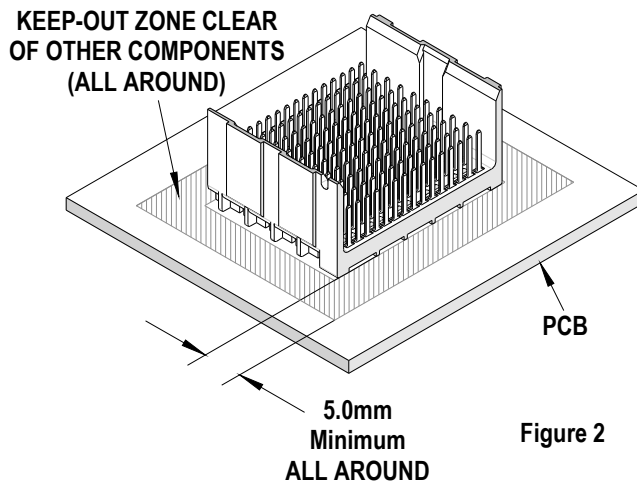

### Tool Operation

Note: Some longer-length headers may need the following steps repeated, with the tool being re-applied along the length of the assembly.

1. Slide the PCB Supports and Lifting Jaws fully open. See Figure 3. Turn the Lifting Screw Knob counter-clockwise (CCW) until the Lifting Jaws are slightly below the PCB Supports. At this point, the end of the Lifting Screw will be nearly flush with the bottom of the Lifting Bar.