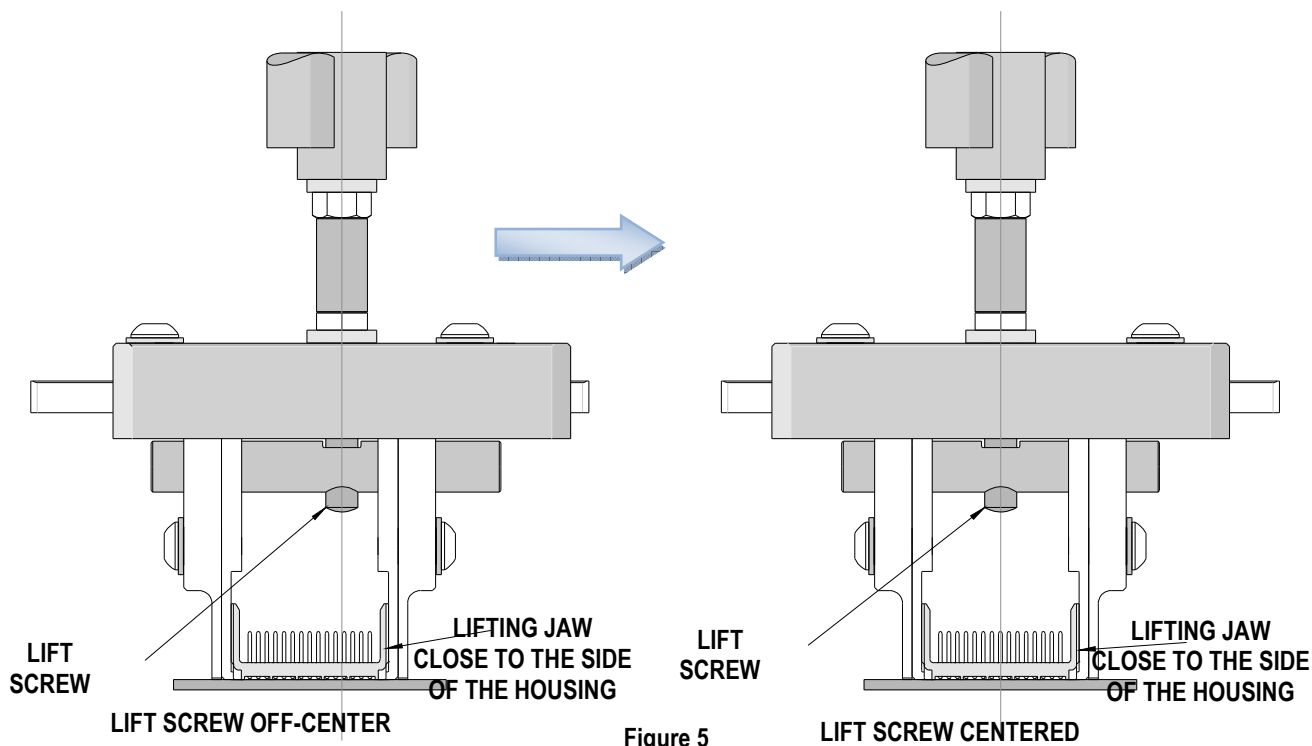

Figure 2

Figure 3

Figure 4

2. Move the tool down over the outside walls of the backplane housing. Note that the jaws have “teeth” that engage the recessed area of the housing (near the PCB surface). See Figure 4.

**Note:** The lifting jaws must engage the recesses in the housing so it can be lifted off the PCB.

3. Close the Lifting Jaws onto the backplane header housing. When the teeth are properly engaged in the recesses, the inside of the Lifting Jaws should be very close to the sides of the header housing. See Figure 5.

Figure 5

4. Ideally, the Lift Screw should be centered on the width of the backplane assembly. This will prevent the header assembly from tilting as it is removed from the PCB. If the screw is off-center, the top of the tool (screw, Lifting Bar, and Top Support) can be slid over until centered. See Figure 5.
5. Turn the Lift Screw Knob clockwise (CW) until the PCB Supports contact the printed circuit board.
6. Continue turning the Lift Screw Knob clockwise (CW) until the backplane header is removed from the printed circuit board. See Figure 6.
7. Move the extraction tool away from the printed circuit board. Slide the PCB Supports and Lifting Jaws open to release the header from the tool. Discard the header.