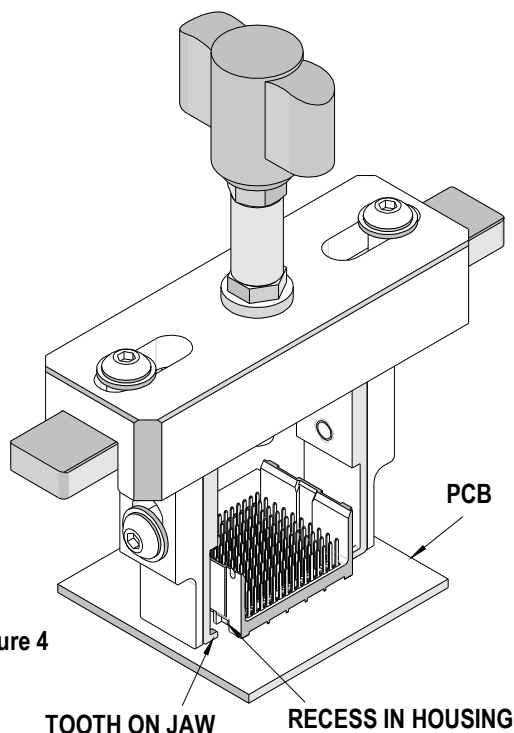

### Tool Operation

Note: Some longer-length headers may need the following steps repeated, with the tool being re-applied along the length of the assembly.

1. Slide the PCB Supports and Lifting Jaws fully open. See Figure 3. Turn the Lifting Screw Knob counter-clockwise (CCW) until the Lifting Jaws are slightly below the PCB Supports. At this point, the end of the Lifting Screw will be nearly flush with the bottom of the Lifting Bar.

Figure 2

Figure 3

Figure 4

2. Move the tool down over the outside walls of the backplane housing. Note that the jaws have “teeth” that engage the recessed area of the housing (near the PCB surface). See Figure 4.

**Note:** The lifting jaws must engage the recesses in the housing so it can be lifted off the PCB.

3. Close the Lifting Jaws onto the backplane header housing. When the teeth are properly engaged in the recesses, the inside of the Lifting Jaws should be very close to the sides of the header housing. See Figure 5.