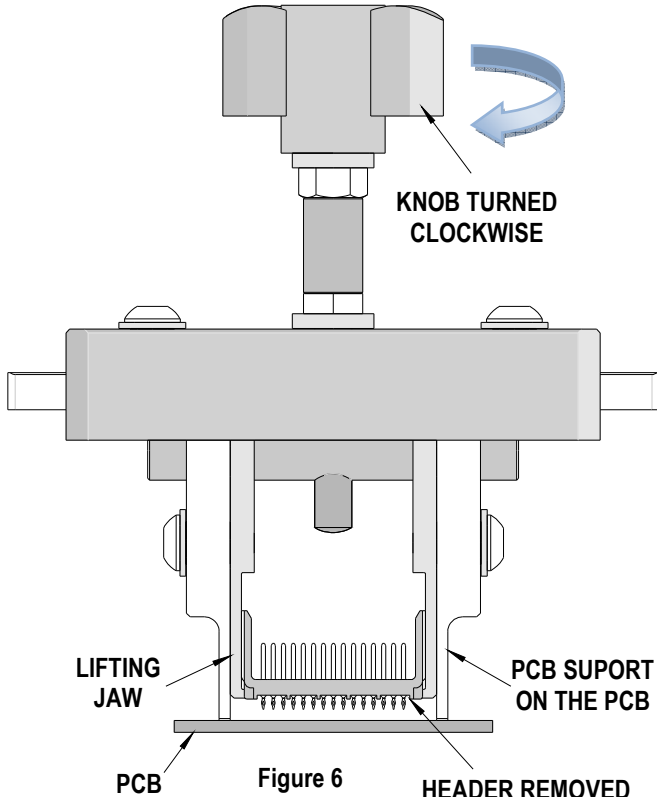

**Note:** The lifting jaws must engage the recesses in the housing so it can be lifted off the PCB.

3. Close the Lifting Jaws onto the backplane header housing. When the teeth are properly engaged in the recesses, the inside of the Lifting Jaws should be very close to the sides of the header housing. See Figure 5.

Figure 5

4. Ideally, the Lift Screw should be centered on the width of the backplane assembly. This will prevent the header assembly from tilting as it is removed from the PCB. If the screw is off-center, the top of the tool (screw, Lifting Bar, and Top Support) can be slid over until centered. See Figure 5.
5. Turn the Lift Screw Knob clockwise (CW) until the PCB Supports contact the printed circuit board.
6. Continue turning the Lift Screw Knob clockwise (CW) until the backplane header is removed from the printed circuit board. See Figure 6.
7. Move the extraction tool away from the printed circuit board. Slide the PCB Supports and Lifting Jaws open to release the header from the tool. Discard the header.