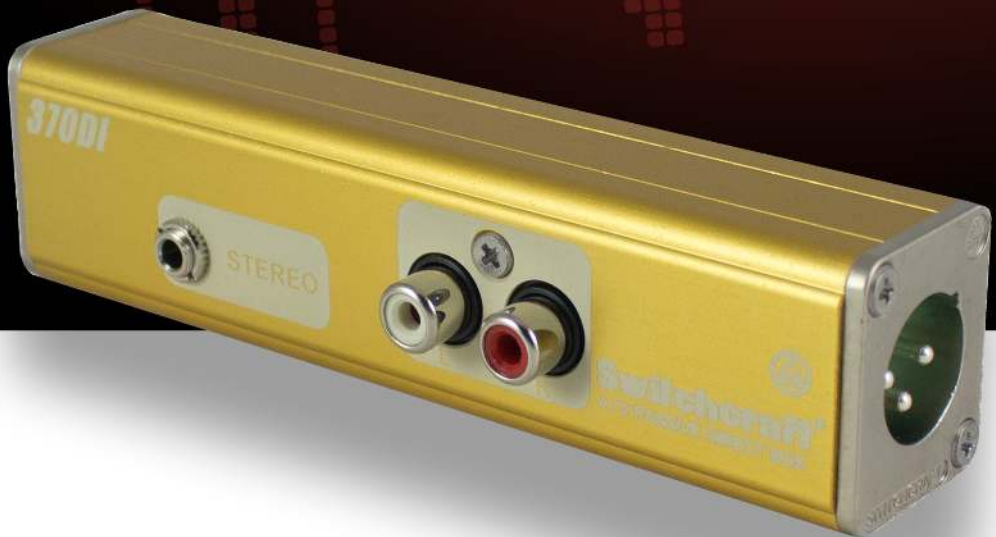

NEW PRODUCT BULLETIN 633

370DI
AUDIOSTIX®

Switchcraft®
Pro Audio

The 370DI is a durable, pocket size, Direct Box which is a cross between Switchcraft's SC700CT DI Box and 318 Inline Audio Adapter. The 370DI sums and converts the unbalanced stereo outputs of cell phones, tablets, laptops and consumer gear to a balanced mono line level for connecting to audio consoles and house sound systems.

FEATURES & BENEFITS

- Dual RCA inputs
- 3.5MM input (1/8" TRS jack)
- Switchcraft DE Series locking male XLR provides balanced, mono, mic level output
- Ground Lift Switch
- 20db pad to enable the device to handle stronger signals without distortion

APPLICATIONS

- Concert Touring
- House of Worship
- Presentations
- Broadcast facilities

SPECIFICATIONS

Parameter	Performance	Conditions
Frequency Response	20Hz - 20kHz	+/-2dB, ref 1kHz.
Total Harmonic Distortion + Noise	0.12%	at 1kHz, with Pad OFF
Maximum input level, Pad OFF	20	dBV
Maximum input level, Pad ON	40	dBV
Voltage gain	-4.5	dB, Pad: OFF
Input Impedance	>1900 Ω	at 1kHz
Output Impedance	<700 Ω	at 1kHz
Deviation from Linear Phase	$\leq 30^\circ$ $\leq 3^\circ$ $\leq 30^\circ$	at 20Hz at 1KHz at 20kHz
Pad Attenuation	-20	dB