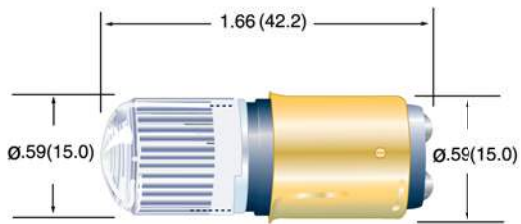

DCB502 CANDELABRA LAMP WITH FRESNEL LENS