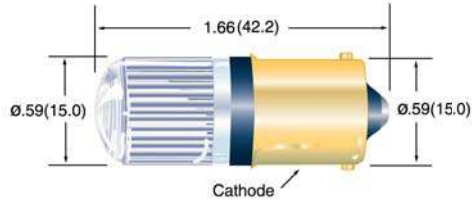

## MB502 CANDELABRA LAMP WITH FRESNEL LENS

Available with Center Cathode or Bi-Polar

## MS502 CANDELABRA LAMP WITH FRESNEL LENS

Available with Center Cathode or Bi-Polar

Lens Color
Red
Amber
Green
Blue
Clear

All dimensions are in inches (mm)

Tolerances: .xx"(.x) ±.025"(.63)/ .xxx"(.xx)±.010"(.25)  
Specifications are subject to change without notice.