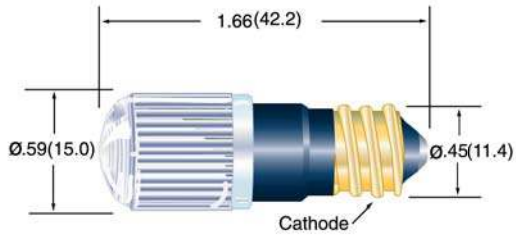

## MB502 CANDELABRA LAMP WITH FRESNEL LENS

Available with Center Cathode or Bi-Polar

## MS502 CANDELABRA LAMP WITH FRESNEL LENS

Available with Center Cathode or Bi-Polar

## DCB502 CANDELABRA LAMP WITH FRESNEL LENS

LED Color
Red
Amber
Green
Blue
Cool White
Warm White

Voltage	Design Current
5VDC	26-75mA
6VDC	28-40mA
12VDC	15-20mA
15VDC	15-20mA
24VDC	15-20mA
28VDC	15-25mA
48VDC	9-20mA
60VDC	6.5-16mA
120VAC	5-9.5mA

Lens Color
Red
Amber
Green
Blue
Clear

All dimensions are in inches (mm)

Tolerances: .xx"(.x) ±.025"(.63)/ .xxx"(.xx)±.010"(.25)  
Specifications are subject to change without notice.