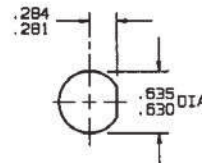

POLARIZATION CHART

KEYING LETTER	F DEGREES	G DEGREES	H DEGREES	COLOR BAND
T	100°	150°	110°	RED
U	120°	130°	110°	DRANGE
V	115°	130°	115°	YELLOW
W	125°	110°	125°	GREEN
X	130°	100°	130°	BLUE
Y	110°	140°	110°	VIOLET
Z	100°	180°	100°	GRAY
S	135°	135°	90°	WHITE
NONE	120°	120°	120°	NONE

-1 SHOWN

5. EXAMPLE OF COMPLETE MODEL NO:

4. MAX PANEL THK .140

3. CONCENTRIC TWINAX/TRIAX TRB INSULATED BULKHEAD MOUNT SOLDER POT RECEPTACLE

2. FINISH: NICKEL

1. ALL DIM ARE IN INCHES

RECOMMENDED
PANEL CUTOUT
SCALE: 1/1

QTY	DESCRIPTION	PART NUMBER	ITEM
TOL UNLESS SPECIFIED .XX ± .XXX ± XXXXX ANGLES	.005	TROMPETER ELECTRONICS, INC.	BJ72
OWN DKC 7-20-94	MATERIAL	CODE IDENT	DRAWING NO.
CHK BWT 7-26-94		14949	1-0160
ENGR			REV R
APPR			SCALE 4/1
NEXT ASSY		DATE 11/18/88	SHEET 1