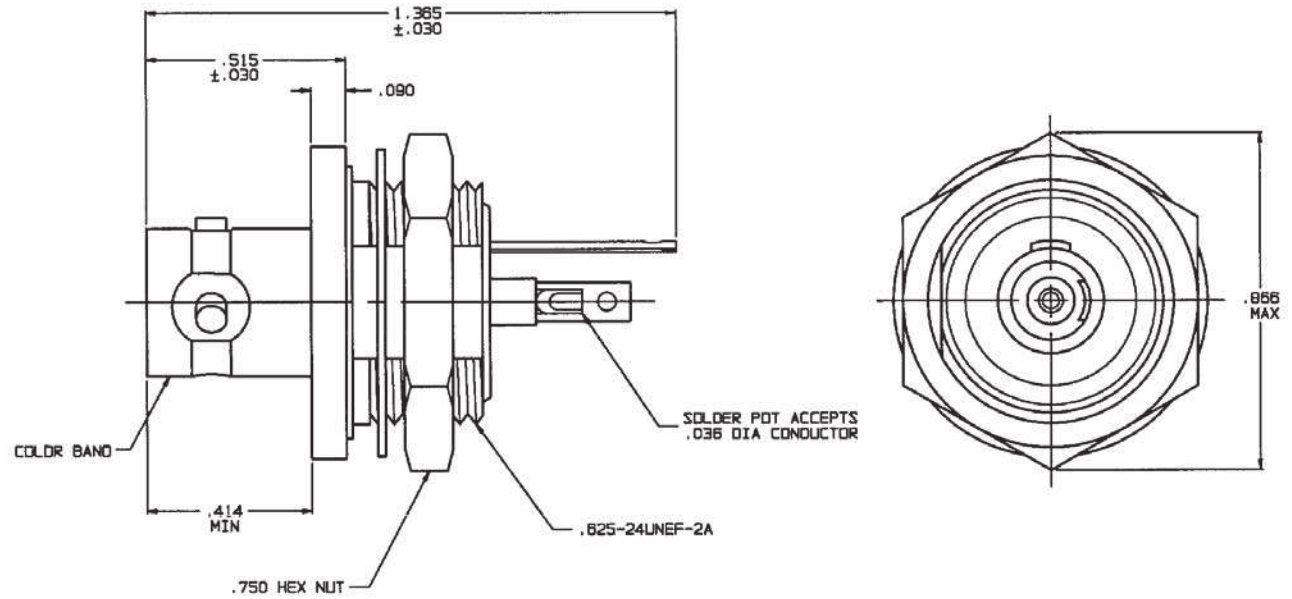

POLARIZATION CHART

KEYING LETTER	F DEGREES	G DEGREES	H DEGREES	COLOR BAND
T	100°	150°	110°	RED
U	120°	130°	110°	DRANGE
V	115°	130°	115°	YELLOW
W	125°	110°	125°	GREEN
X	130°	100°	130°	BLUE
Y	110°	140°	110°	VIOLET
Z	100°	180°	100°	GRAY
S	135°	135°	90°	WHITE
NONE	120°	120°	120°	NONE

-1 SHOWN

5. EXAMPLE OF COMPLETE MODEL NO:

4. MAX PANEL THK .140

3. CONCENTRIC TWINAX/TRIAX TRB INSULATED BULKHEAD MOUNT SOLDER POT RECEPTACLE

2. FINISH: NICKEL

1. ALL DIM ARE IN INCHES

RECOMMENDED
PANEL CUTOUT
SCALE: 1/1

QTY	DESCRIPTION	PART NUMBER	ITEM
TOL UNLESS SPECIFIED .XX ± .XXX ± XXXXX ANGLES	.005	TROMPETER ELECTRONICS, INC.	BJ72
OWN DKC 7-20-94	MATERIAL	CODE IDENT	DRAWING NO.
CHK BWT 7-26-94		14949	1-0160
ENGR			REV R
APPR			SCALE 4/1
NEXT ASSY		DATE 11/18/88	SHEET 1