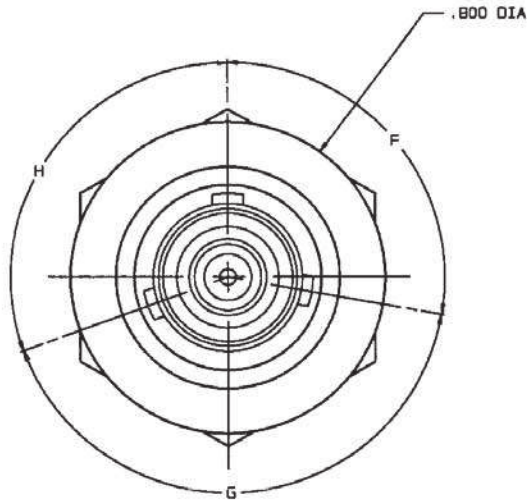

POLARIZATION CHART

KEYING LETTER	F DEGREES	G DEGREES	H DEGREES	COLOR BAND
T	100°	150°	110°	RED
U	120°	130°	110°	DRANGE
V	115°	130°	115°	YELLOW
W	125°	110°	125°	GREEN
X	130°	100°	130°	BLUE
Y	110°	140°	110°	VIOLET
Z	100°	180°	100°	GRAY
S	135°	135°	90°	WHITE
NONE	120°	120°	120°	NONE

-1 SHOWN

5. EXAMPLE OF COMPLETE MODEL NO:

4. MAX PANEL THK .140

3. CONCENTRIC TWINAX/TRIAX TRB INSULATED BULKHEAD MOUNT SOLDER POT RECEPTACLE

2. FINISH: NICKEL

1. ALL DIM ARE IN INCHES

RECOMMENDED
PANEL CUTOUT
SCALE: 1/1

QTY	DESCRIPTION	PART NUMBER	ITEM
TOL UNLESS SPECIFIED .XX ± .XXX ± XXXXX ANGLES	.005	TROMPETER ELECTRONICS, INC.	BJ72
OWN DKC 7-20-94	MATERIAL	CODE IDENT	DRAWING NO.
CHK BWT 7-26-94		14949	1-0160
ENGR			REV R
APPR			SCALE 4/1
NEXT ASSY		DATE 11/18/88	SHEET 1