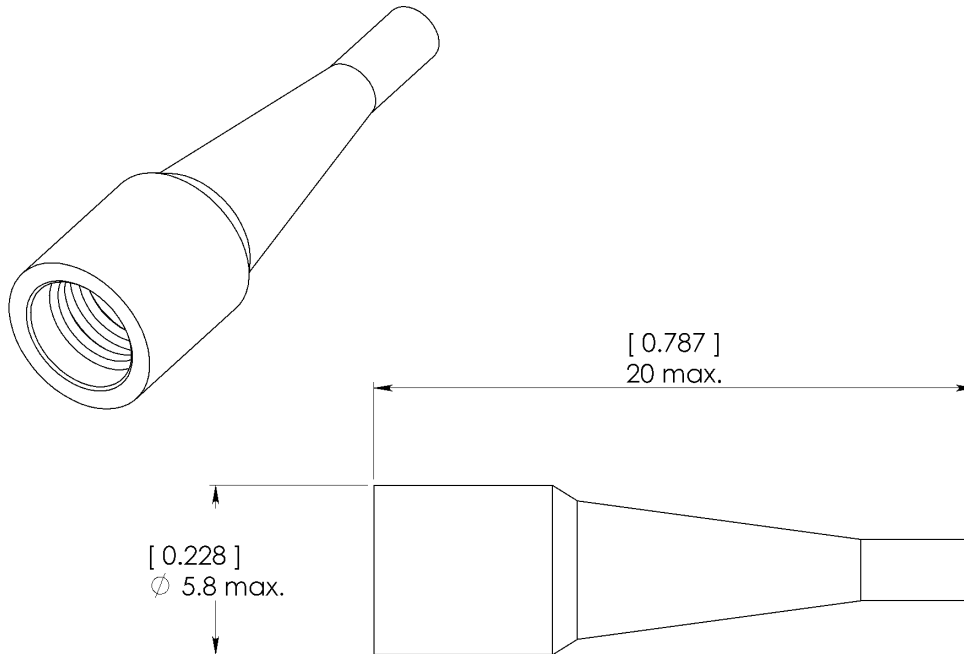

Original dimension in mm [inch]

GENERAL

- Compatible with SC and FC connectors
- Suitable for use with cable sizes Ø 1 mm max.
- Compatible with BELLCORE GR 326 specification (V0, LOI 28 % mini.)
- Color green.