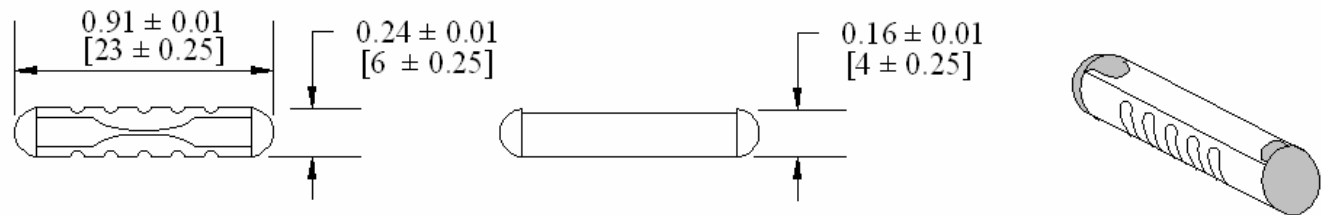

Type APG Auto Glass Fuse Links European Style

www.optifuse.com (619) 593-5050

Specifications:

- Voltage: 32V DC
- Amperage: 5A, 8A, 16A, 25A, 30A
- Body: Bakelite
- Terminals: Spring Brass

Part Number	Amperage	Body Color
APG-5A	5A	Yellow
APG-8A	8A	White
APG-16A	16A	Red
APG-25A	25A	Blue
APG-30A	30A	Green

Time Characteristics:	
% of Rated Current	Max Hold Time
150%	<=1h
250%	<=1m

Mechanical Dimensions: Inches [mm]

Warning:

- Operation beyond the specified maximum ratings or improper use may result in damage and possible electrical arcing and/or flame.
- Avoid contact of device with chemical solvent. Prolonged contact may damage the device performance.