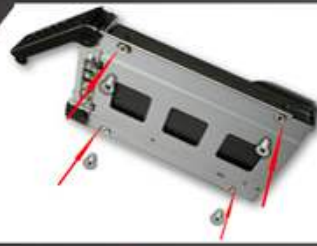

MB994SP-4S

4 in 1 BAY

ICY DOCK®

www.icydock.com

5.25" Quad Bay Hot Swap Backplane RAID cage for 2.5" SATA & SAS HDD / SSD

Anti-Vibration Design

2.5" SATA / SAS HDD

OR

2.5" SATA / SAS SSD

EZ-Slide Mini Tray System

5.25" Device Bay

Drive Tray Release Button

LED Indicator :
Power in Green, Activity in Amber

Dual 4Pin Power Port

Dual 40mm Rear Cooling Fan

SAS & SATA Port

Drive Tray Compatible To MB991IK Series

MB994SP-4S 4 Bay 2.5" SAS & SATA Backplane RAID Cage Features

- * Fits 4 x 2.5" SATA I / II / III and SAS HDD/SSD
- * Accommodates Drives with up to 15mm Height
- * Fits 4 Drives into a Single 5.25" Device Bay
- * Status LED on Front for Each Drive
- * Full Metal EZ Slide Mini Tray System with Full Cage Design
- * Small Form Factor Perfect for IPC, Servers, and Small Form Factor Cases.
- * Front, Rear, Top, and Bottom Ventilation Slots
- * Dual 40mm Fans with Active Power Technology
- * Heavy Duty Full Metal Construction
- * Support SATA 6Gbps
- * Top Cover for the Tray Adds Extra Drive Protection

Item Number:	MB994SP-4S
Host Interface	7 pin SATA x 4
Drive Fit	2.5" SAS or SATA I / II HDD / SSD x 4
Device Bay	5.25" Bay x 1
Transfer Rate	Up to 600 MB/sec
Insert & Extract Connection Via	15 pin direct hard drive connection
Structure	SECC
Drive Cooling	Dual rear cooling fan & Metal heat dispersion
LED Indication	Device Power & Drive Activity
LED Display Color	Green : Device Power ; Amber : Drive Activity
Dimension (L x W x H)	6.70" x 5.75" x 1.63"
Weight	1.77 lbs