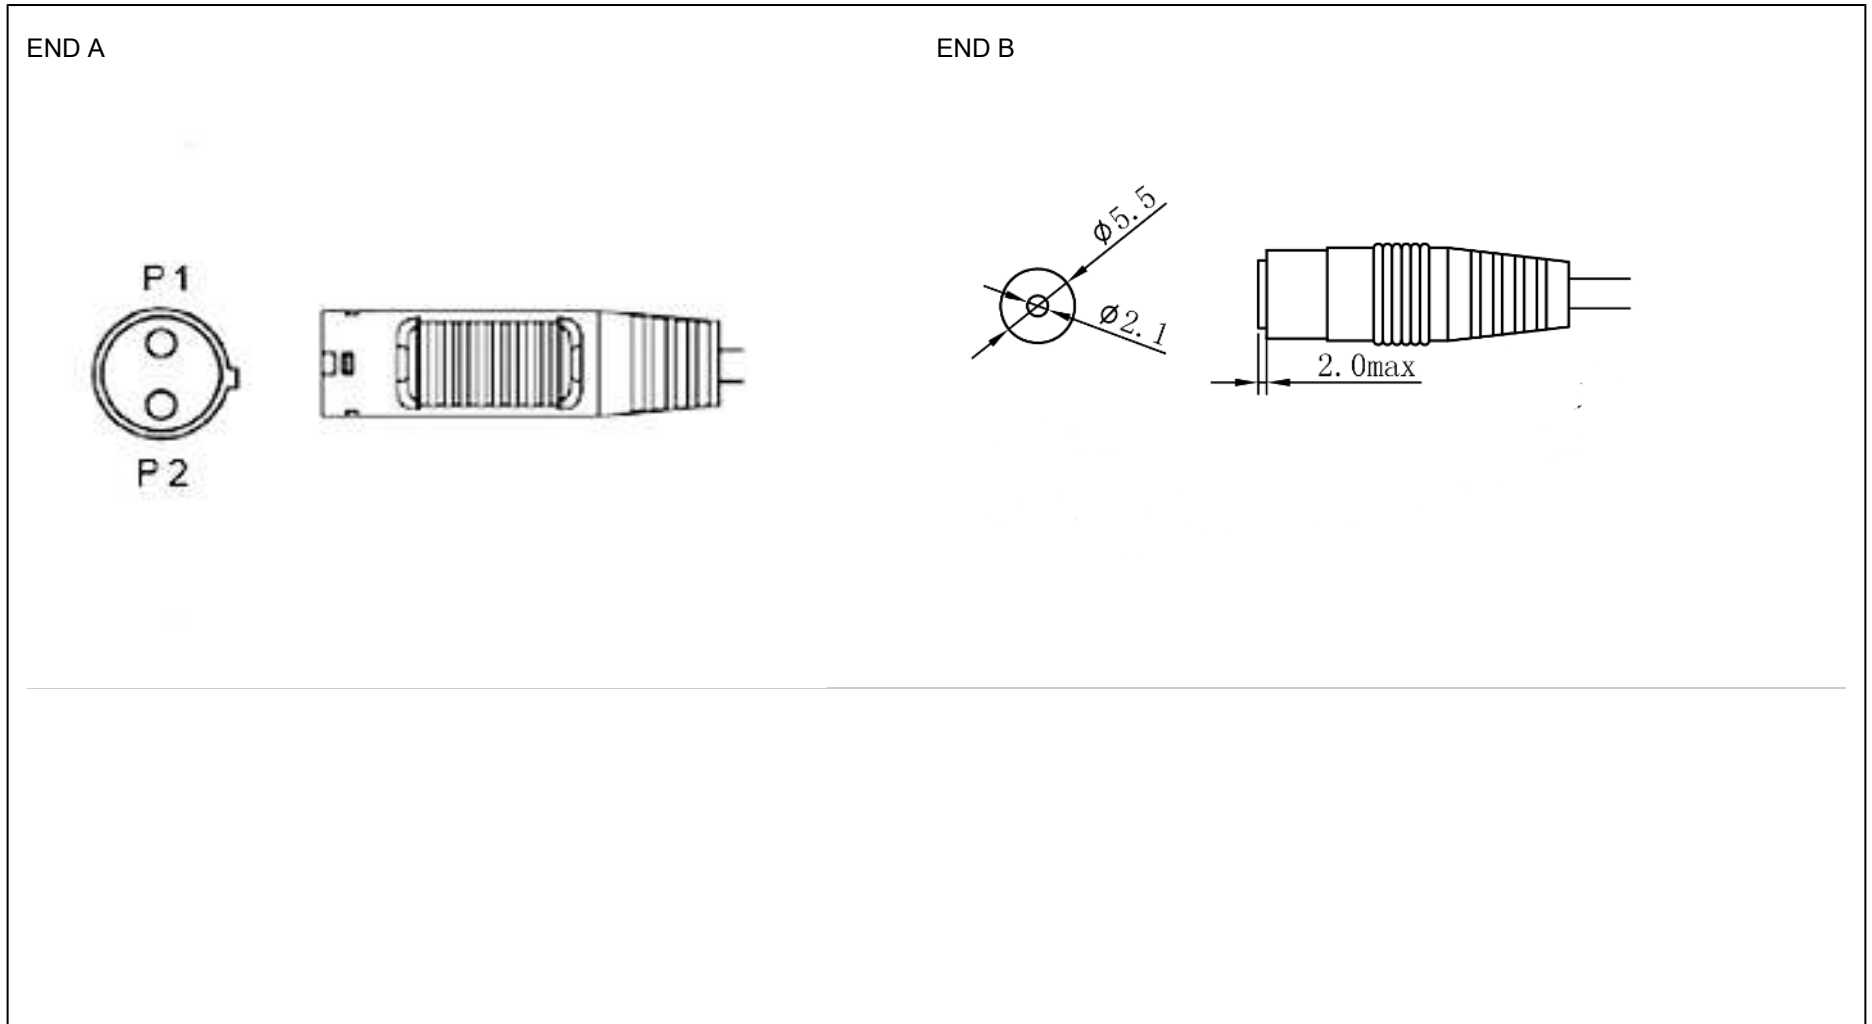

GlobTek, Inc. www.globtek.com 186 Veterans Drive, Northvale, NJ 07647 Tel. (201) 784-1000 Fax (201) 784-0111	Drawing Title: T-plug system, Changeable barrel connector system to Male Inline Jack for 5.5x2.1mm Coaxial Barrel plug, GT Cable #700: 16 / 2 Conductors, mm OD, Round Black, 60 Deg.C, 300V, Black/White, Approvals: UL/cUL or CSA, L=5000±100mm, GlobTek Black
	Model No. Power Cord
Part No./Ordering No. CMP7005M0T00(R)	Rev A

CUSTOMIZED LENGTHS, COLORS, CABLE TYPES, TERMINATIONS/PLUGS/RECEPTACLES AVAILABLE UPON REQUEST. ADDITIONAL PLUG OPTIONS ARE AVAILABLE AT <https://www.globtek.com/connectors/> STANDARD PLUGS AND CONNECTORS CAN BE SEEN ONLINE AT <https://www.globtek.com/connectors/> ACTUAL CONNECTORS, OVERMOLDS, FERRITES MAY VARY SLIGHTLY FROM THE PICTURE BELOW DIMENSIONS ARE IN MM UNLESS SPECIFIED OTHERWISE

PROPRIETARY INFORMATION

PROPRIETARY OF GLOBTEK, INC. ANY REPRODUCTION, DISCLOSURE OR USE OF THIS DRAWING, IN WHOLE OR IN PART, IS HEREBY PROHIBITED EXCEPT AS SPECIFIED IN WRITING BY GLOBTEK, INC. © GlobTek, Inc. 2020 - 2023

quest /10/10/2023 11:47:54 AM CLONED FROM CMP7002M5T00(R)