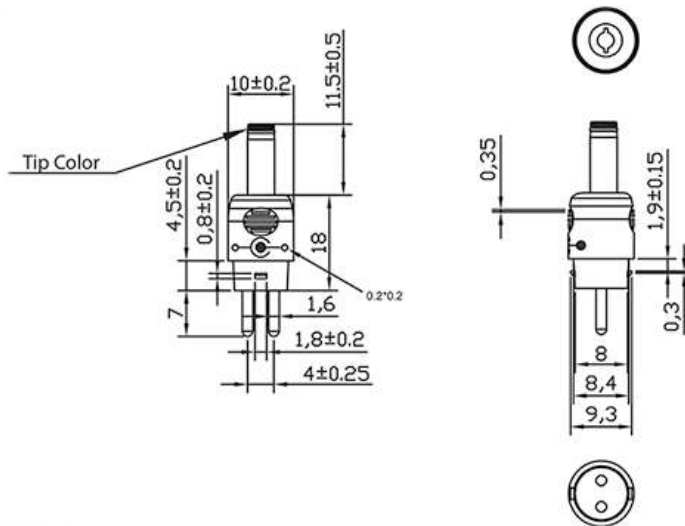

Notes/Modifications/Customizations (notes in this section supersede the values shown in the standard spec):
Plug tip accessories: