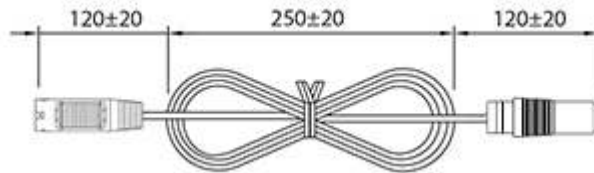

GlobTek, Inc. www.globtek.com 186 Veterans Drive, Northvale, NJ 07647 Tel. (201) 784-1000 Fax (201) 784-0111	Drawing Title: T-plug system, Changeable barrel connector system to Male Inline Jack for 5.5x2.1mm Coaxial Barrel plug, GT Cable #700: 16 / 2 Conductors, mm OD, Round Black, 60 Deg.C, 300V, Black/White, Approvals: UL/cUL or CSA, L=5000±100mm, GlobTek Black	
	Model No. Power Cord	
	Part No./Ordering No. CMP7005M0T00(R)	Rev A

CUSTOMIZED LENGTHS, COLORS, CABLE TYPES, TERMINATIONS/PLUGS/RECEPTACLES AVAILABLE UPON REQUEST. ADDITIONAL PLUG OPTIONS ARE AVAILABLE AT <https://www.globtek.com/connectors/> STANDARD PLUGS AND CONNECTORS CAN BE SEEN ONLINE AT <https://www.globtek.com/connectors/> ACTUAL CONNECTORS, OVERMOLDS, FERRITES MAY VARY SLIGHTLY FROM THE PICTURE BELOW DIMENSIONS ARE IN MM UNLESS SPECIFIED OTHERWISE

Hanking:250-T00-MP
Description:250 +/- 20 mm
Image: