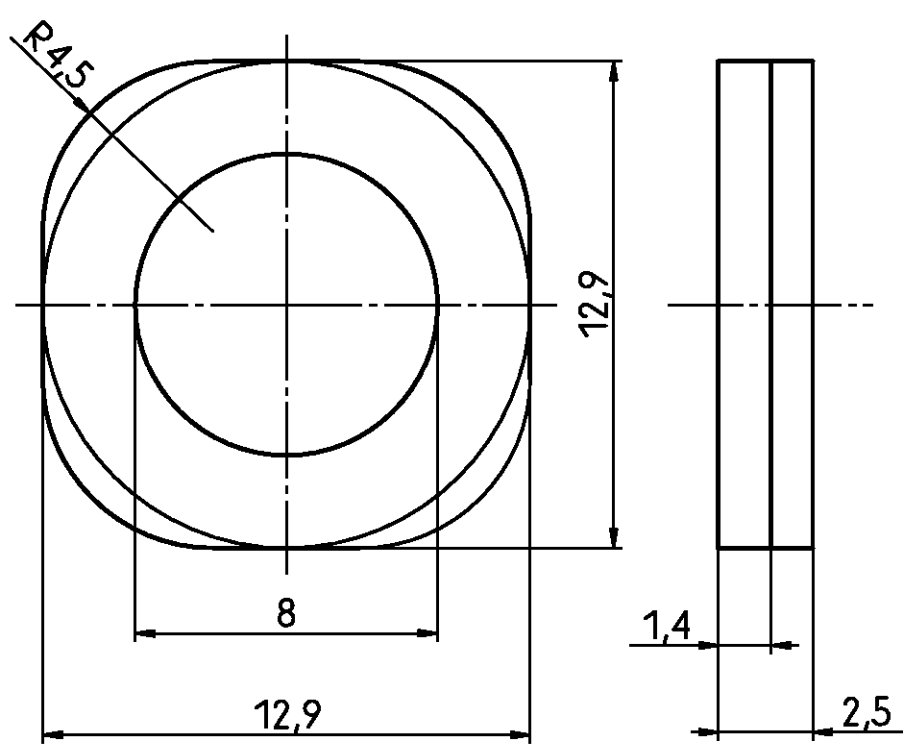

1 2 3 4

A
B
C
D
E

Old Part Number	Tyco Part Number	colour
V42254-A6208-L1	5-1393561-5	grey
V42254-A6208-L100	5-1393561-6	black

Tyco Electronics Corporation
Oostkamp - Belgium

LOC DIMENSIONS
GW IN MM

SCALE 5:1

WEIGHT

MATERIAL

PART NAME

bushing
D-Sub housing

PART NO.

V42254-A6208-L1-* -27

SHT. 1-

REV.	CHANGE ORDER	DATE	APP.	customer drawing number: C 5-1393561-5
A	WO00/7013	03.07.00	KV	
01		01.08.88	VDW	