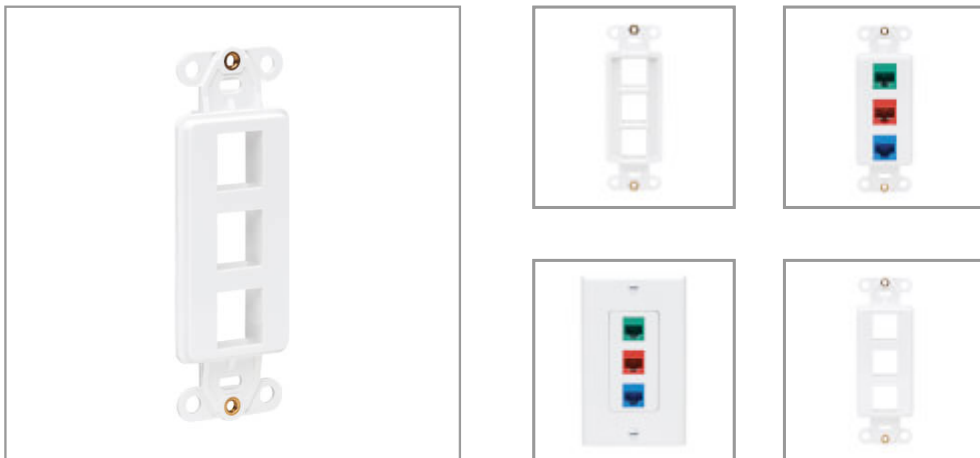

Center Plate Insert, Decora Style - Vertical, 3 Ports

MODEL NUMBER: N042D-003V-WH

Clean, simple insert mounts within Decora-style wall plate for terminating in-wall audio/video, voice or Ethernet cable installations.

Features

Decora-Style Face Plate Connects Audio/Video, Voice and Data Cable Lines at the WallThis vertical-style center insert provides a clean, simple method for your premise wiring applications, including home theater (audio/video), VoIP phones (voice) and Ethernet (data). Any type of keystone jack, including those used in HDMI, DisplayPort, RCA, USB and Cat5e/6/6a installations, snaps easily into the cutouts for quick cable connection.

High-Impact Construction Designed to Blend In SeamlesslyThe Decora-style polycarbonate insert plate is white and blends elegantly into any home or office décor for a sleek, professional installation. Mounting screws are included for flush mounting the insert with a compatible Decora-style wall plate (sold separately).

Highlights

- Ideal for home theater, VoIP or Ethernet premise wiring installations
- Compatible with any type of keystone jack, including HDMI, Cat5/6, USB and DisplayPort
- High-impact polycarbonate construction designed to last long in your décor
- Hardware included for mounting flush with compatible Decora-style wall plate