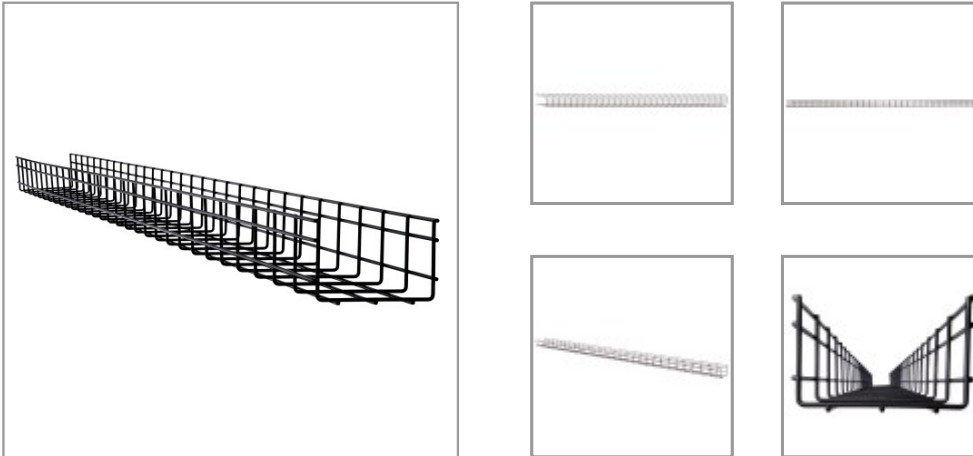

Wire Mesh Cable Tray - 150 x 100 x 3000 mm (6 in. x 4 in. x 10 ft.) QTY: 10

MODEL NUMBER: SRWB6410STR

Provides wall-, floor- or ceiling-based copper cable routing, allowing organized category cable bundling within your data center.

Features

Eliminate Cable Stress by Organizing Copper Cabling Through Your Data Center This SmartRack® Wire Mesh Cable Tray is easy to install along the wall, floor or ceiling of your data center. The SRWB6410STR is a straight section measuring 3000 millimeters long, but you can cut it with side-action bolt cutters to fit your custom specifications. It also measures 150 millimeters wide and 100 millimeters high to let you neatly bundle network and audio/video cables.

Constructed from High-Strength Steel Wire Built to Last in Busy Environments The black powder-coated wire is smooth and rounded, which not only protects cable installers and IT personnel from cutting their hands, but also prevents cables from fraying along sharp edges. The rounded wire also prohibits debris from building up on it in dusty network closets and industrial spaces. Large mesh openings allow you to route cables through the spaces if needed.

Designed to Give You Great Flexibility in Installation, Transportation and Storage The SRWB6410STR is ideal for data centers, network closets and some industrial areas in a wide variety of applications, including office buildings, shopping centers, schools, hotels, hospitals, restaurants and transportation centers. Each tray can be stacked with another to save space during transportation or storage.