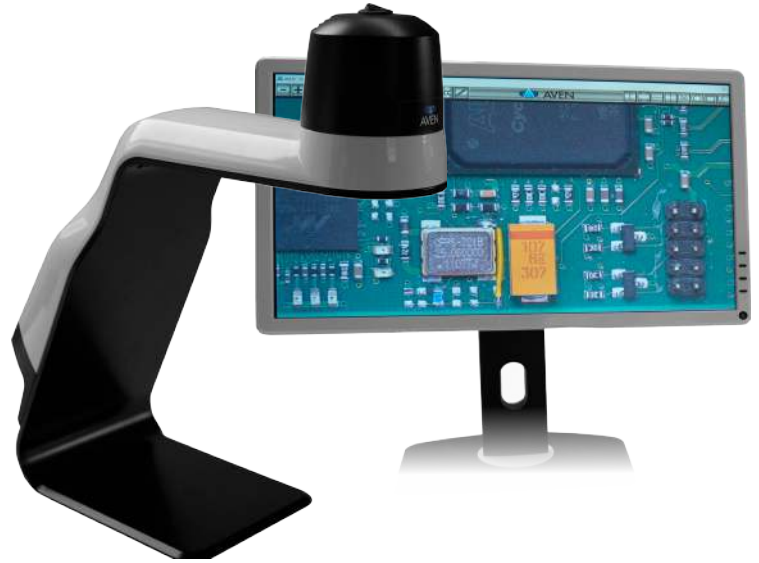

## Futuristic, Innovative and Easy to Use

The SharpVue features an auto focus HD camera with optical magnification of up to 20x or 30x, and digital magnification up to 300x depending on the lens used. The SharpVue produces high quality 1080p HD images without any distortion or delay and with excellent depth of field. The built in LED lights ensures shadow-free illumination even when viewing shiny objects. The SharpVue features a large working distance of 9 inches, ensuring that objects of any size can be inspected. This system is operated with the included wireless remote. Zoom in and out, turn auto focus on or off, insert a cross hair, fine tune your focus, and much more all with a touch of a button.

Includes HDMI and USB outputs. Connect the SharpVue to your computer via USB cable to utilize the included imaging and measurement software.

Item#	Description
<b>26700-135</b>	<b>SharpVue Video Inspection System</b>
Magnification	20x and 30x
Resolution	1080p (monitor) / 720p (Computer)
Zoom	20x Optical, 12x Digital
Output	USB / HDMI
Lighting	Built-in angled LED
Focus	Auto/Manual
Image/Video	With imaging software
Dimensions	16.14" x 6.7" x 13.78"
Weight	9.9 lbs
Package Contents	Aven Sharpvue system, Imaging Software, wireless remote control

## Modern Design, Ease Of Use

Aven's SharpVue system is designed to inspect, capture images and video, and much more with ease. Adjust your settings with the included easy-to-use remote control.

## Eliminate Eye Strain & Fatigue

The SharpVue offers crystal-clear 1080p imaging, with a magnification of up to 30x optical zoom, 300x Digital zoom. View your images on an HD monitor, eliminating the eye strain and fatigue from frequent microscope use.