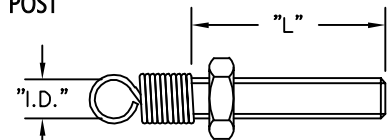

TERMINAL RING ON STACKING .080" (2.03mm) PIN PLUG

Part No.	Description
8704	Terminal Ring on Stacking .080" Pin Plug

TERMINAL RING ON FEMALE THREAD

Part No.	Description	I.D.	H
8715-4	4-40	.093"	.205"
8715-6	6-32	.118"	.210"
8715-8	8-32	.150"	.265"
8715-10	10-32	.175"	.268"
8715-25	1/4"-32	.230"	.312"

TERMINAL RING ON MINIATURE BANANA PLUG

Part No.	Description
8713	Terminal Ring on Miniature Banana plug

TERMINAL RING ON STACKING MINIATURE BANANA PLUG

Part No.	Description
8714	Terminal Ring on Stacking Miniature Banana Plug

TERMINAL RING ON MALE THREADED POST

Part No.	Thread	I.D.	L
8716-4	4-40	.093"	.85"
8716-6	6-32	.118"	.80"
8716-8	8-32	.150"	.95"
8716-10	10-32	.175"	.85"
8716-25	1/4"-32	.230"	.50"

Each supplied with corresponding nut.