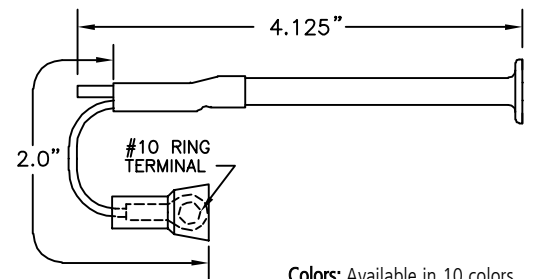

TERMINAL RING ON MALE THREADED POST

Part No.	Thread	I.D.	L
8716-4	4-40	.093"	.85"
8716-6	6-32	.118"	.80"
8716-8	8-32	.150"	.95"
8716-10	10-32	.175"	.85"
8716-25	1/4"-32	.230"	.50"

Each supplied with corresponding nut.

TERMINAL RING TO .025" SQUARE SOCKET

Colors: Available in 10 colors.

Part No.	Description
8705	.025" Square Socket
8709	.045" Square Socket

Part No.	Description
8706	Direct for Lightweight Connectors

Colors: Available in 10 colors.

Part No.	Description
8707	.025" Square Socket
8710	.045" Square Socket