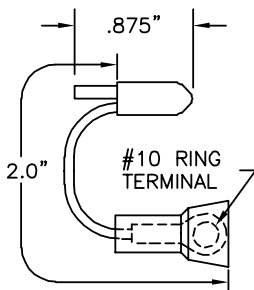

TERMINAL RING TO .025" SQUARE SOCKET

Colors: Available in 10 colors.

Part No.	Description
8705	.025" Square Socket
8709	.045" Square Socket