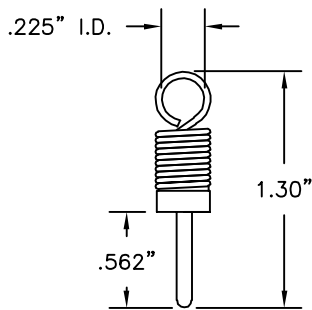

QUICK DISCONNECT TERMINAL ADAPTERS

BASIC INFORMATION

Convert plug-in connectors, terminals, posts or sockets into ring terminals for easy connections.

TERMINAL RING ON STANDARD BANANA PLUG

Part No.	Description
8702	Terminal Ring on Standard Banana Plug

TERMINAL RING ON STACKING STANDARD BANANA PLUG

Part No.	Description
8703	Terminal Ring on Stacking Standard Banana Plug

TERMINAL RING ON .080" (2.03mm) PIN PLUG

Part No.	Description
8701	Terminal Ring on .080" (2.03mm) Pin Plug

TERMINAL RING ON STACKING .080" (2.03mm) PIN PLUG

Part No.	Description
8704	Terminal Ring on Stacking .080" Pin Plug

TERMINAL RING ON FEMALE THREAD

Part No.	Description	I.D.	H
8715-4	4-40	.093"	.205"
8715-6	6-32	.118"	.210"
8715-8	8-32	.150"	.265"
8715-10	10-32	.175"	.268"
8715-25	1/4"-32	.230"	.312"

TERMINAL RING ON MALE THREADED POST

Part No.	Thread	I.D.	L
8716-4	4-40	.093"	.85"
8716-6	6-32	.118"	.80"
8716-8	8-32	.150"	.95"
8716-10	10-32	.175"	.85"
8716-25	1/4"-32	.230"	.50"

Each supplied with corresponding nut.