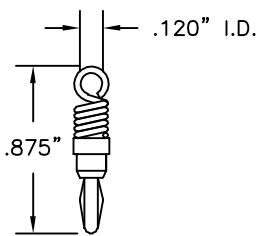

TERMINAL RING ON STACKING STANDARD BANANA PLUG

Part No.	Description
8703	Terminal Ring on Stacking Standard Banana Plug

TERMINAL RING ON .080" (2.03mm) PIN PLUG

Part No.	Description
8701	Terminal Ring on .080" (2.03mm) Pin Plug

TERMINAL RING ON STACKING .080" (2.03mm) PIN PLUG

Part No.	Description
8704	Terminal Ring on Stacking .080" Pin Plug

TERMINAL RING ON FEMALE THREAD

Part No.	Description	I.D.	H
8715-4	4-40	.093"	.205"
8715-6	6-32	.118"	.210"
8715-8	8-32	.150"	.265"
8715-10	10-32	.175"	.268"
8715-25	1/4"-32	.230"	.312"

TERMINAL RING ON MINIATURE BANANA PLUG

Part No.	Description
8713	Terminal Ring on Miniature Banana plug

TERMINAL RING ON STACKING MINIATURE BANANA PLUG

Part No.	Description
8714	Terminal Ring on Stacking Miniature Banana Plug

TERMINAL RING ON MALE THREADED POST

Part No.	Thread	I.D.	L
8716-4	4-40	.093"	.85"
8716-6	6-32	.118"	.80"
8716-8	8-32	.150"	.95"
8716-10	10-32	.175"	.85"
8716-25	1/4"-32	.230"	.50"

Each supplied with corresponding nut.