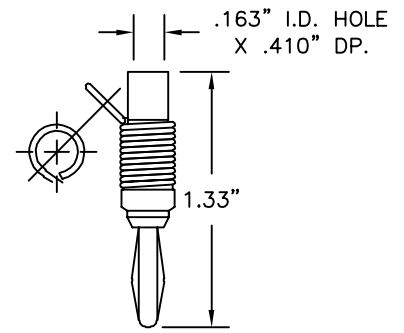

QUICK DISCONNECT TERMINAL ADAPTERS

BASIC INFORMATION

Convert plug-in connectors, terminals, posts or sockets into ring terminals for easy connections.

TERMINAL RING ON STANDARD BANANA PLUG

Part No.	Description
8702	Terminal Ring on Standard Banana Plug

TERMINAL RING ON STACKING STANDARD BANANA PLUG

Part No.	Description
8703	Terminal Ring on Stacking Standard Banana Plug

TERMINAL RING ON .080" (2.03mm) PIN PLUG

Part No.	Description
8701	Terminal Ring on .080" (2.03mm) Pin Plug

TERMINAL RING ON STACKING .080" (2.03mm) PIN PLUG

Part No.	Description
8704	Terminal Ring on Stacking .080" Pin Plug

TERMINAL RING ON FEMALE THREAD

Part No.	Description	I.D.	H
8715-4	4-40	.093"	.205"
8715-6	6-32	.118"	.210"
8715-8	8-32	.150"	.265"
8715-10	10-32	.175"	.268"
8715-25	1/4"-32	.230"	.312"

TERMINAL RING ON MALE THREADED POST

Part No.	Thread	I.D.	L
8716-4	4-40	.093"	.85"
8716-6	6-32	.118"	.80"
8716-8	8-32	.150"	.95"
8716-10	10-32	.175"	.85"
8716-25	1/4"-32	.230"	.50"

Each supplied with corresponding nut.