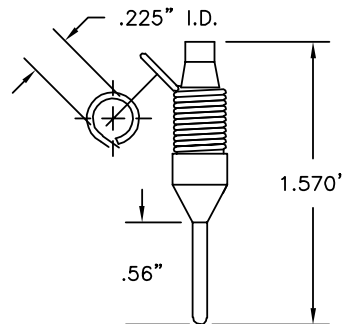

QUICK DISCONNECT TERMINAL ADAPTERS

BASIC INFORMATION

Convert plug-in connectors, terminals, posts or sockets into ring terminals for easy connections.

TERMINAL RING ON STANDARD BANANA PLUG

Part No.	Description
8702	Terminal Ring on Standard Banana Plug

TERMINAL RING ON STACKING STANDARD BANANA PLUG

Part No.	Description
8703	Terminal Ring on Stacking Standard Banana Plug

TERMINAL RING ON .080" (2.03mm) PIN PLUG

Part No.	Description
8701	Terminal Ring on .080" (2.03mm) Pin Plug

TERMINAL RING ON STACKING .080" (2.03mm) PIN PLUG

Part No.	Description
8704	Terminal Ring on Stacking .080" Pin Plug

TERMINAL RING ON FEMALE THREAD

Part No.	Description	I.D.	H
8715-4	4-40	.093"	.205"
8715-6	6-32	.118"	.210"
8715-8	8-32	.150"	.265"
8715-10	10-32	.175"	.268"
8715-25	1/4"-32	.230"	.312"

TERMINAL RING ON MALE THREADED POST

Part No.	Thread	I.D.	L
8716-4	4-40	.093"	.85"
8716-6	6-32	.118"	.80"
8716-8	8-32	.150"	.95"
8716-10	10-32	.175"	.85"
8716-25	1/4"-32	.230"	.50"

Each supplied with corresponding nut.