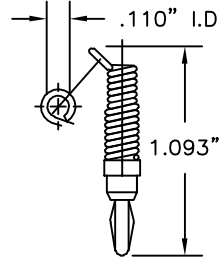

TERMINAL RING ON STACKING STANDARD BANANA PLUG

Part No.	Description
8703	Terminal Ring on Stacking Standard Banana Plug

TERMINAL RING ON .080" (2.03mm) PIN PLUG

Part No.	Description
8701	Terminal Ring on .080" (2.03mm) Pin Plug

TERMINAL RING ON STACKING .080" (2.03mm) PIN PLUG

Part No.	Description
8704	Terminal Ring on Stacking .080" Pin Plug

TERMINAL RING ON FEMALE THREAD

Part No.	Description	I.D.	H
8715-4	4-40	.093"	.205"
8715-6	6-32	.118"	.210"
8715-8	8-32	.150"	.265"
8715-10	10-32	.175"	.268"
8715-25	1/4"-32	.230"	.312"

TERMINAL RING ON MINIATURE BANANA PLUG

Part No.	Description
8713	Terminal Ring on Miniature Banana plug

TERMINAL RING ON STACKING MINIATURE BANANA PLUG

Part No.	Description
8714	Terminal Ring on Stacking Miniature Banana Plug

TERMINAL RING ON MALE THREADED POST

Part No.	Thread	I.D.	L
8716-4	4-40	.093"	.85"
8716-6	6-32	.118"	.80"
8716-8	8-32	.150"	.95"
8716-10	10-32	.175"	.85"
8716-25	1/4"-32	.230"	.50"

Each supplied with corresponding nut.