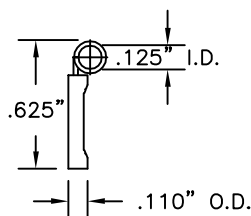

Part No.	Description
8706	Direct for Lightweight Connectors