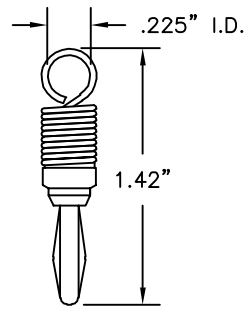

QUICK DISCONNECT TERMINAL ADAPTERS

BASIC INFORMATION

Convert plug-in connectors, terminals, posts or sockets into ring terminals for easy connections.

TERMINAL RING ON STANDARD BANANA PLUG

Part No.	Description
8702	Terminal Ring on Standard Banana Plug

TERMINAL RING ON STACKING STANDARD BANANA PLUG

Part No.	Description
8703	Terminal Ring on Stacking Standard Banana Plug

TERMINAL RING ON .080" (2.03mm) PIN PLUG

Part No.	Description
8701	Terminal Ring on .080" (2.03mm) Pin Plug

TERMINAL RING ON STACKING .080" (2.03mm) PIN PLUG

Part No.	Description
8704	Terminal Ring on Stacking .080" Pin Plug

TERMINAL RING ON FEMALE THREAD

Part No.	Description	I.D.	H
8715-4	4-40	.093"	.205"
8715-6	6-32	.118"	.210"
8715-8	8-32	.150"	.265"
8715-10	10-32	.175"	.268"
8715-25	1/4"-32	.230"	.312"

TERMINAL RING ON MALE THREADED POST

Part No.	Thread	I.D.	L
8716-4	4-40	.093"	.85"
8716-6	6-32	.118"	.80"
8716-8	8-32	.150"	.95"
8716-10	10-32	.175"	.85"
8716-25	1/4"-32	.230"	.50"

Each supplied with corresponding nut.