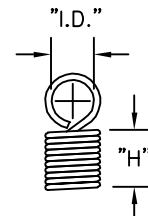

QUICK DISCONNECT TERMINAL ADAPTERS

BASIC INFORMATION

Convert plug-in connectors, terminals, posts or sockets into ring terminals for easy connections.

TERMINAL RING ON STANDARD BANANA PLUG

Part No.	Description
8702	Terminal Ring on Standard Banana Plug

TERMINAL RING ON STACKING STANDARD BANANA PLUG

Part No.	Description
8703	Terminal Ring on Stacking Standard Banana Plug

TERMINAL RING ON .080" (2.03mm) PIN PLUG

Part No.	Description
8701	Terminal Ring on .080" (2.03mm) Pin Plug

TERMINAL RING ON STACKING .080" (2.03mm) PIN PLUG

Part No.	Description
8704	Terminal Ring on Stacking .080" Pin Plug

TERMINAL RING ON FEMALE THREAD

Part No.	Description	I.D.	H
8715-4	4-40	.093"	.205"
8715-6	6-32	.118"	.210"
8715-8	8-32	.150"	.265"
8715-10	10-32	.175"	.268"
8715-25	1/4"-32	.230"	.312"

TERMINAL RING ON MALE THREADED POST

Part No.	Thread	I.D.	L
8716-4	4-40	.093"	.85"
8716-6	6-32	.118"	.80"
8716-8	8-32	.150"	.95"
8716-10	10-32	.175"	.85"
8716-25	1/4"-32	.230"	.50"

Each supplied with corresponding nut.