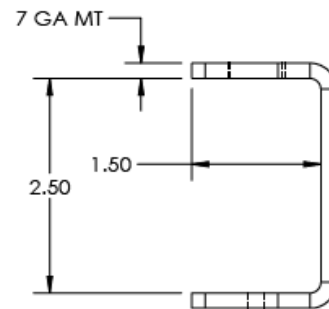

# HEAVY DUTY GOOSENECK FLEX ARM

95152 9" Long, 1/4-20 Female, C-Clamp Base

ARM LENGTH	9" (228.6mm)
ARM MATERIAL	Steel
OUTSIDE DIAMETER	.695"
INSIDE DIAMETER	.325"
LOAD RATING	Max Load @ 90 Degrees: <b><u>3.5 pounds</u></b>
FEEL	Heavy Duty, Feels Stiff
MOUNTING STYLE	C-Clamp, 2.5" L x 2.0" W x 1.5" H Threaded in place with Loctite
TOP FITTING	1/4-20 UNC Female Thread Male Thread Conversion Kit included with single use tube of Loctite and Male Stud
BASE FITTING	Black e-coated 3/8 NPSM x .375" long Hex Fer- rule
COVERING SLEEVE	PVC, Matte Black