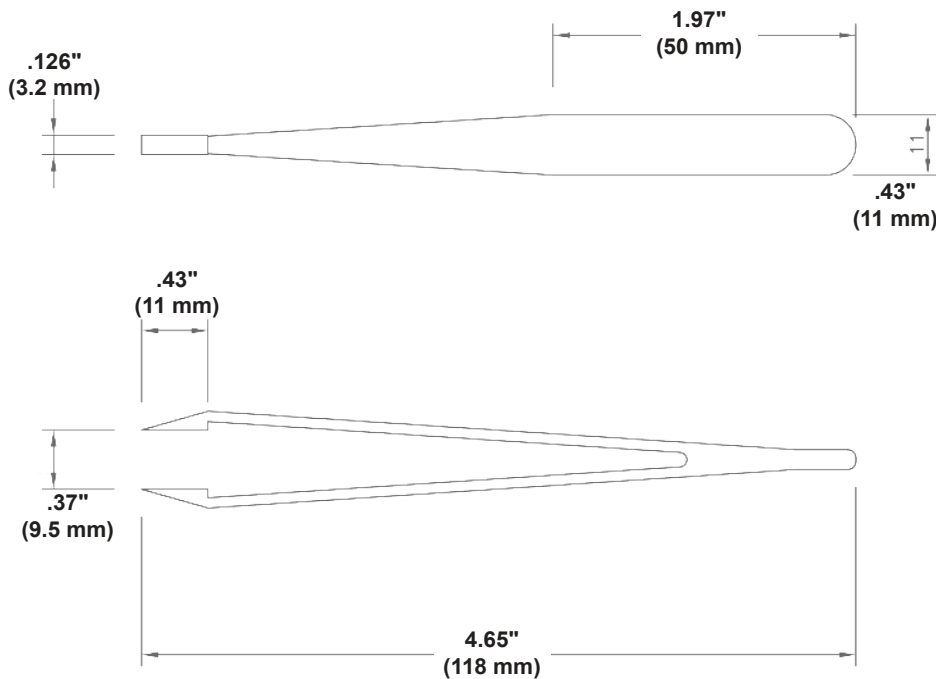

Features:

- **International Style:** P35
- **Material:** Plastic Grey Static Dissipative
- **Resistance:**
 - 1×10^6 to $<1 \times 10^{11}$ tested per modified ANSI/ESD S4.1
- **Magnetic Properties:** Anti-Magnetic
- **Corrosion Resistance:** Anti-Acid
- **Finish:** Plastic
- **Tips:** Straight, Flat
- **Made in Italy**

Unless otherwise noted, tolerance is $\pm 10\%$.

Specifications and procedures subject to change without notice.

LIGHTWEIGHT PLASTIC DISSIPATIVE TWEEZER, STRAIGHT TIP, FLAT, STYLE P35

2860 CORDELIA RD STE 230, FAIRFIELD CA, 94534
 PHONE: (909) 627-2453
 WEBSITE: TronexTools.com

DRAWING NUMBER
 P35-STD

DATE
 MAY
 2020

TRONEX