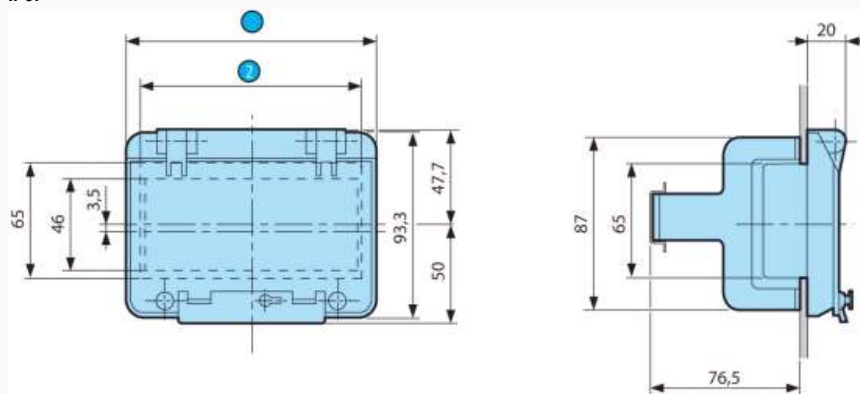

Faceplates MA Part number 89750160

- IP67 : sealing on front panel, panel-mounting of the Millennium 3
- .IP40 : direct access to the front of the controller, possibility of labelling (laser marking)

Part numbers

Type	Description
89750160 MA	IP67 sealed faceplate for the following products : - XD10 or CD12

Specifications

Dimensions (mm)

IP67

N°	Legend
①	88750160 = 91 88750161 = 162 88750162 = 257.4
②	88750160 = 76.5 88750161 = 147.5 88750162 = 248.5