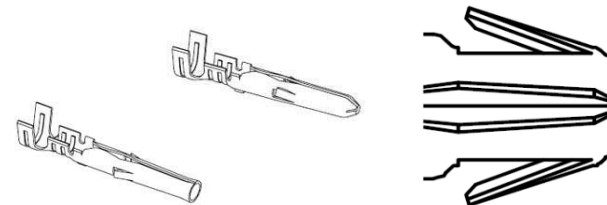

EXTRACTION TOOL

W-HT-2285

This tool is designed to extract Standard .062" Pin and Socket Crimp Terminals from the connectors

SPECIFICATIONS

O.D. ~ (0 .099 to 0.105)", Length: 4.75",
Weight: 1.3oz., Brass Handle - Green

Harmonized Tariff Cd: 8203.40.6000

Country of Origin: US

Use with .062" Diameter Terminals. This is the Deluxe version of the W-HT-2023 tool.

Extracts .062" pins from housings designed to extract Male and Female Terminals from Housings (Plug and Receptacle) with smoothness and ease without damage.

Push the terminal forward before using the Tool. The Locking Tabs on the terminal must be depressed by the Retractable Spring Loaded Tube before it contacts the solid Terminal Push out pin. This pushes the terminal back through the hole as the retractable tube recedes into the handle.

Always re-spread the locking tabs when reinserting the same terminal.

	P/N #	Series:
Reel	02-06-2101	1560
Loose	02-06-2103	1560
Reel	02-06-6100	1560
Loose	02-06-6103	1560
Reel	02-06-6101	1560
Loose	02-06-6102	1560
Loose	02-06-6104	1560
Reel	02-06-6105	1560
Reel	02-06-6118	1560
Loose	02-06-6119	1560
Reel	39-00-0278	1560
Loose	39-00-0327	1560
Reel	02-06-1101	1561
Loose	02-06-1103	1561
Reel	02-06-1118	1561
Reel	02-06-5100	1561
Loose	02-06-5103	1561
Reel	02-06-5101	1561
Loose	02-06-5102	1561
Loose	02-06-5104	1561
Reel	02-06-5105	1561
Reel	02-06-5108	1561
Loose	02-06-5109	1561
Reel	39-00-0279	1561
Loose	39-00-0331	1561
Loose	39-00-0334	1561