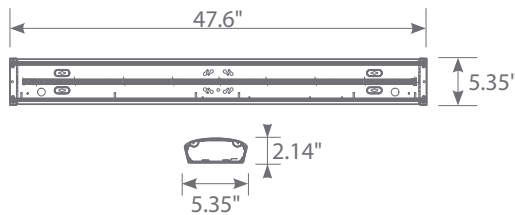

Product Dimensions