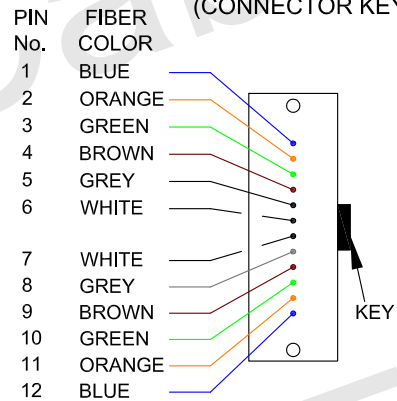

(CONNECTOR KEY UP)

CABLE LABEL

| |
|-----------------------------|
| C50-8120-LB xxxxxxx00001 |
| |

| 12 CHANNEL STD | |
|----------------|---------|
| FIBER | 1 TO 12 |
| | 2 TO 11 |
| | 3 TO 10 |
| | 4 TO 9 |
| | 5 TO 8 |
| | 6 TO 7 |

SPECIFICATION:

- 1.CONNECTOR : 12F ELITE MPO/PC FEMALE
- 2.CABLE TYPE : 6 STRANDS CABLE, MM 50/125(OM4), ROUND 2.0mm LSZH JACKET.
- 3.JACKET COLOR : MAGENTA
- 4.WAVELENGTH : 850nm
- 5.INSERTION LOSS : ≤0.35dB

Part Number: C50-8120-LB
Description: w-Ignite™ Fiber Cable, 12F Elite MPO Female Loopback, OM4 2mm 6F Magenta LSZH Jacket.