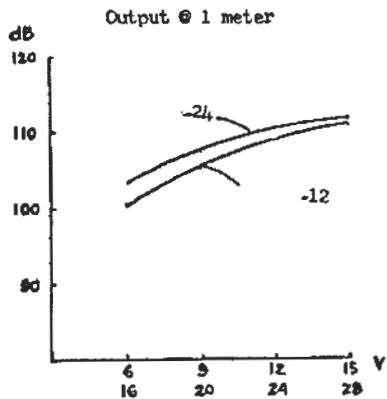

3-TONE BUZZER

BRP3922L-CT3 Series

Dimensions in mm.

SPECIFICATIONS:

Model No.	BRP3922L-12-CT3	BRP3922L-24-CT3
Rated Voltage (V)	12	24
Operating Voltage (V)	6 ~ 15	16 ~ 28
Current @ Rated Voltage (mA)	95	85
Output @ Rated Voltage (dB/1m)	107	109
Frequency (KHz)	2.8	
Temperature (C)	-20 to + 70	

WIRE LENGTH: Red & Black: 152mm +/- 10%
Green, Yellow & Orange: 69mm +/- 10%

INTERVOX
International ©
INTERNATIONAL COMPONENTS CORPORATION
215 MCCORMICK DRIVE, BOHEMIA, NY 11716
FAX: 631-952-9595 FAX: 631-952-9597

Title:

3-Tone Buzzer

Intervox Model #

BRP3922L-CT3

Rev
A

Scale:

Date: 06/26/93

Sheet 1 of 1