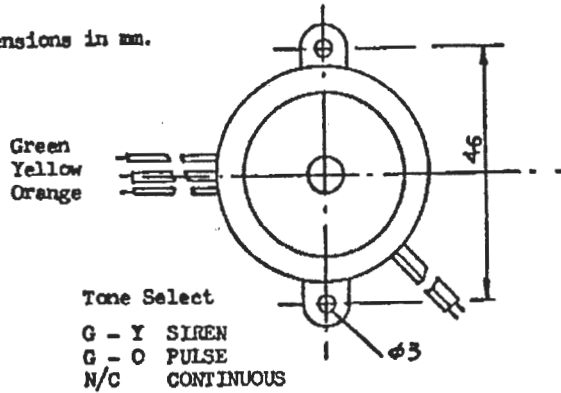

3-TONE BUZZER

BRP3922L-CT3 Series

Dimensions in mm.

SPECIFICATIONS:

Model No.	BRP3922L-12-CT3	BRP3922L-24-CT3
Rated Voltage (V)	12	24
Operating Voltage (V)	6 ~ 15	16 ~ 28
Current @ Rated Voltage (mA)	95	85
Output @ Rated Voltage (dB/1m)	107	109
Frequency (KHz)	2.8	
Temperature (C)	-20 to + 70	

WIRE LENGTH: Red & Black: 152mm +/- 10%
Green, Yellow & Orange: 69mm +/- 10%

INTERVOX
International ©
INTERNATIONAL COMPONENTS CORPORATION
215 MCCORMICK DRIVE, BOHEMIA, NY 11716
FAX: 631-952-9595 FAX: 631-952-9597

Title:

3-Tone Buzzer

Intervox Model #

BRP3922L-CT3

Rev
A

Scale:

Date: 06/26/93

Sheet 1 of 1