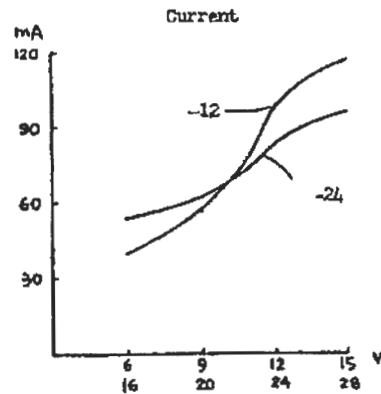

3-TONE BUZZER

BRP3922L-CT3 Series

Dimensions in mm.

SPECIFICATIONS:

Model No.	BRP3922L-12-CT3	BRP3922L-24-CT3
Rated Voltage (V)	12	24
Operating Voltage (V)	6 ~ 15	16 ~ 28
Current @ Rated Voltage (mA)	95	85
Output @ Rated Voltage (dB/1m)	107	109
Frequency (KHz)	2.8	
Temperature (C)	-20 to + 70	

WIRE LENGTH: Red & Black: 152mm +/- 10%
Green, Yellow & Orange: 69mm +/- 10%

INTERVOX
International ©
INTERNATIONAL COMPONENTS CORPORATION
215 MCCORMICK DRIVE, BOHEMIA, NY 11716
FAX: 631-952-9595 FAX: 631-952-9597

Title:

3-Tone Buzzer

Intervox Model #

BRP3922L-CT3

Rev
A

Scale:

Date: 06/26/93

Sheet 1 of 1