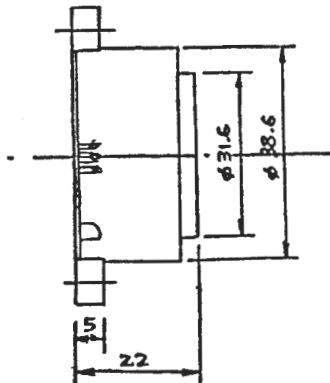

3-TONE BUZZER

BRP3922L-CT3 Series

Dimensions in mm.

SPECIFICATIONS:

Model No.	BRP3922L-12-CT3	BRP3922L-24-CT3
Rated Voltage (V)	12	24
Operating Voltage (V)	6 ~ 15	16 ~ 28
Current @ Rated Voltage (mA)	95	85
Output @ Rated Voltage (dB/1m)	107	109
Frequency (KHz)	2.8	
Temperature (C)	-20 to + 70	

WIRE LENGTH: Red & Black: 152mm +/- 10%
Green, Yellow & Orange: 69mm +/- 10%

INTERVOX
International ©
INTERNATIONAL COMPONENTS CORPORATION
215 MCCORMICK DRIVE, BOHEMIA, NY 11716
FAX: 631-952-9595 FAX: 631-952-9597