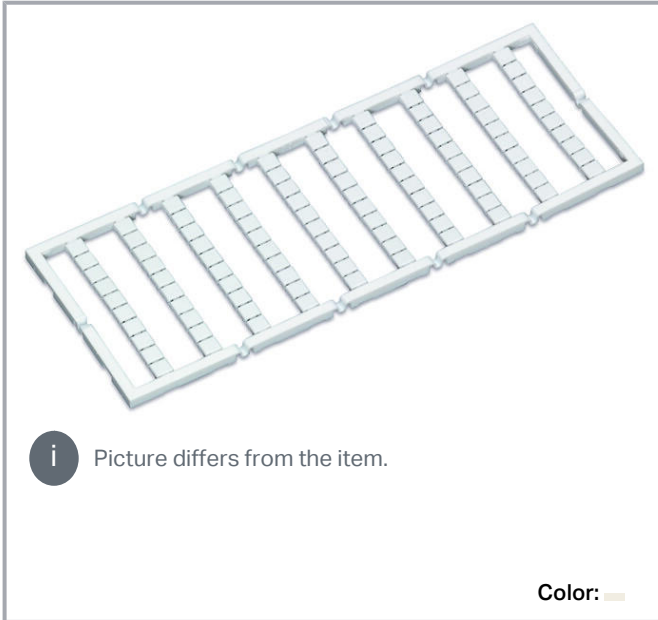

Data sheet | Item number: 247-541

Mini-WSB marking card; as card; MARKED; 900 ... 949 (2x); not stretchable;
Horizontal marking; snap-on type; white

www.wago.com/247-541

i Picture differs from the item.

Color: 

Data

Technical data

Suitable	for WAGO I/O System
Marking	900 ... 949
Marking (number)	2
Marking direction	Horizontal marking
Marking color	black
Marking type	Numbers
Representation of the imprint	consecutive numbers per strip
Pre-assembly	10 strips with 10 markers per card