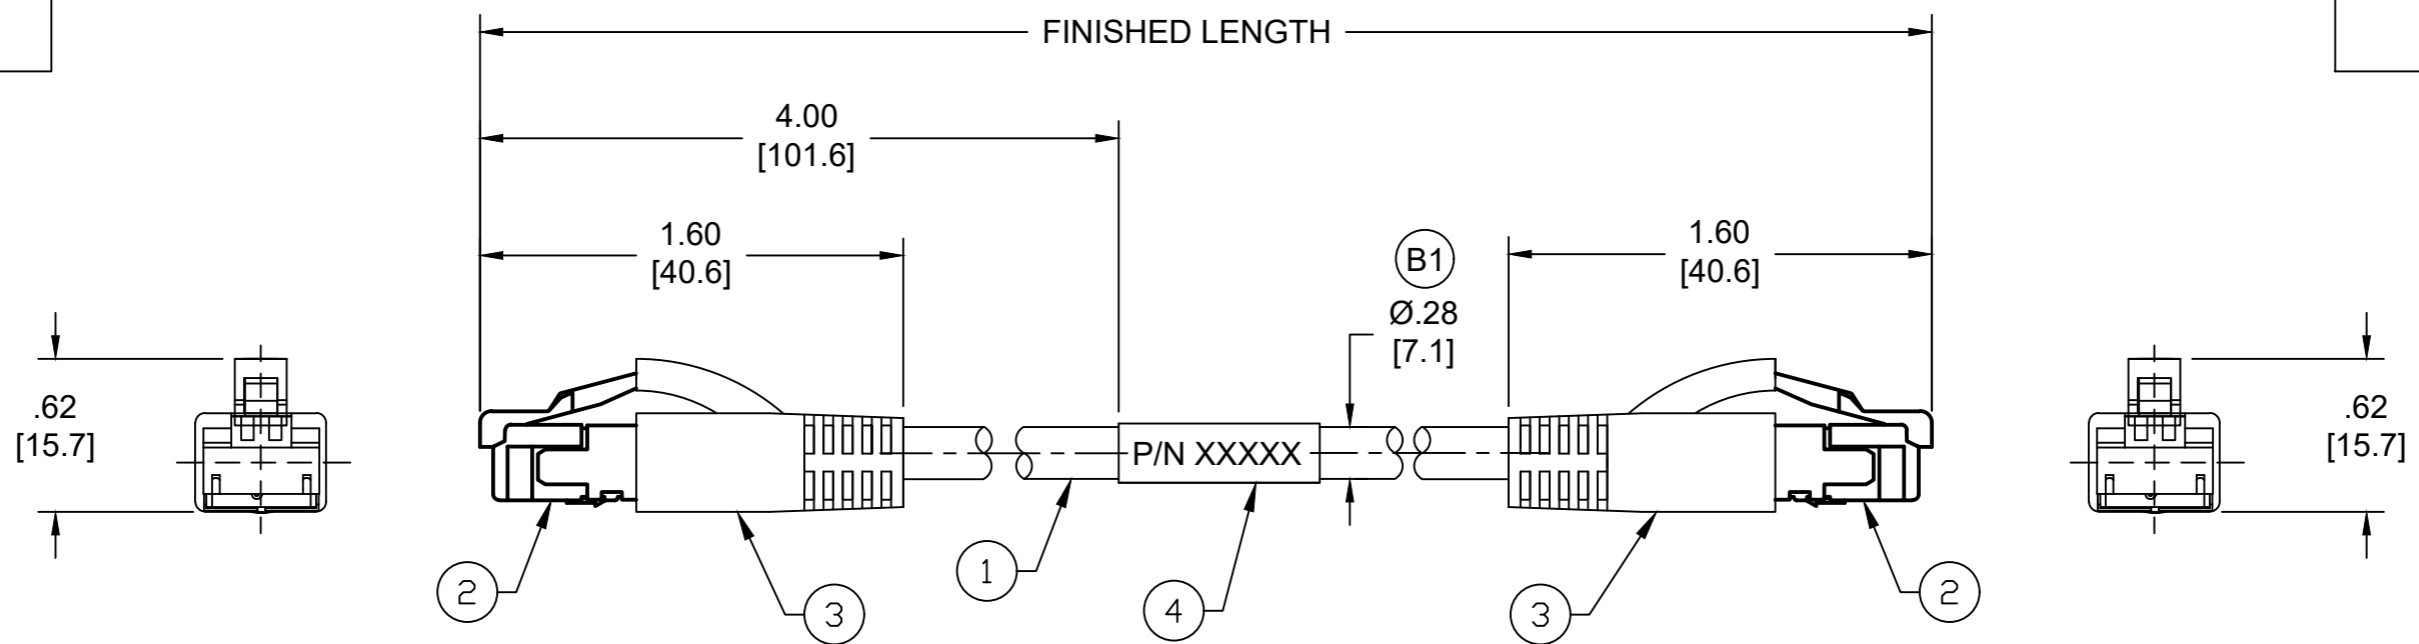

FRONT VIEW - MALE RJ45

- 1-WHITE/ORANGE
- 2-ORANGE
- 3-WHITE/GREEN
- 6-GREEN

MATERIAL NUMBER	ENGINEERING NUMBER	FINISHED LENGTH
1201088186	E66A06006M005	0.5M [1FT 8 IN]
1201088179	E66A06006M400	40M[131FT 3 IN]
1201080448	E66A06006M800	80M[262FT 6 IN]

(B1)

FRONT VIEW - MALE RJ45

- 1-WHITE/ORANGE
- 2-ORANGE
- 3-WHITE/GREEN
- 4-GREEN

- NOTES:
1. MATERIAL: AS NOTED
 2. FINISH: AS NOTED
 3. ELECTRICAL:
VOLTAGE: 30V AC/DC
CURRENT: 1.5A
 4. TEMP RATING: -20°TO +75°C (B1)
 5. UL LISTED FILE: E361772 (B1)
 6. ALL DIMENSIONS ARE FOR REFERENCE UNLESS TOLERANCED OR NOTED OTHERWISE

PART NUMBER LEGEND
E66A06006M005

- FINISHED LENGTH
M005 - 0.5 METER
M010 - 1 METER
M200 - 20 METER

(B1) CABLE LENGTH TOLERANCES

<.3M [1FT]:	+19mm-0 [+ .75in-0]
.3 - .9M [1 - 3FT]:	+44.5mm-0 [+1.75in-0]
.9 - 1.8M [3 - 6FT]:	+55.6mm-0 [+2.19in-0]
1.8 - 3.7M [6 - 12FT]:	+88.9mm-0 [+3.50in-0]
3.7 - 7.3M [12 - 24FT]:	+165.1mm-0 [+6.50in-0]
7.3-14.6M [24 - 48FT]:	+317.5mm-0 [+12.50in-0]
14.6 - 30.5M [48-100FT]:	+622.3mm-0 [+24.50in-0]
OVER 30M [100FT]:	+2% OF FINISHED LENGTH