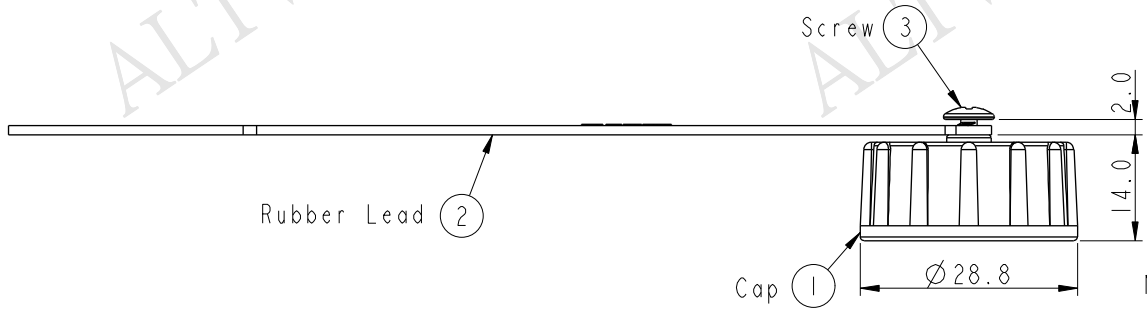

Note:

- * \varnothing Important Dimension To Check.
- * Waterproof Rate: IP67.
- * Cap: Nylon+GF, Black.
- * Gasket: EPDM, Black.
- * Rubber Lead: TPES, Black.
- * Don't fix the screw tightly and allow the chain to be revolved.

\varnothing 不可將螺絲鎖緊 (鏈條要可旋轉)

UNIT: mm		
TOLERANCE	.X ±0.25	.XX ±0.1
.XXX ±0.05	ANGLES ±1°	

TITLE WATERPROOF CAP, D SIZE, RJ 1" - 20UNEF, MALE CONN, 3點LOCK			
SCALE 1:1	SIZE A4	SHEET 1 OF 1	
REV. A	WC-REV. A.5	\varnothing : Inspection item	