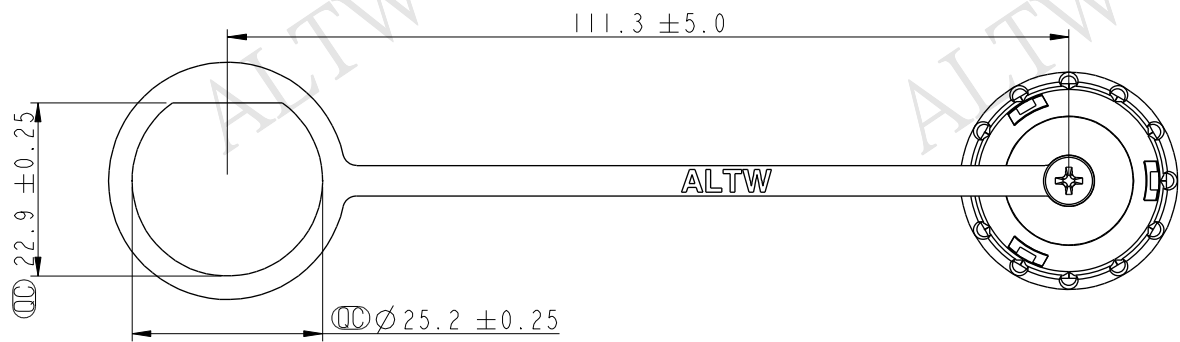

Note:

- * \varnothing Important Dimension To Check.
- * Waterproof Rate: IP67.
- * Cap: Nylon+GF, Black.
- * Gasket: EPDM, Black.
- * Rubber Lead: TPES, Black.
- * Don't fix the screw tightly and allow the chain to be revolved.

\varnothing 不可將螺絲鎖緊 (鏈條要可旋轉)

UNIT: mm		
TOLERANCE	.X ±0.25	.XX ±0.1
.XXX ±0.05	ANGLES ±1°	

TITLE WATERPROOF CAP, D SIZE, RJ 1" - 20UNEF, MALE CONN, 3點LOCK			
SCALE 1:1	SIZE A4	SHEET 1 OF 1	
REV. A	WC-REV. A.5	\varnothing : Inspection item	