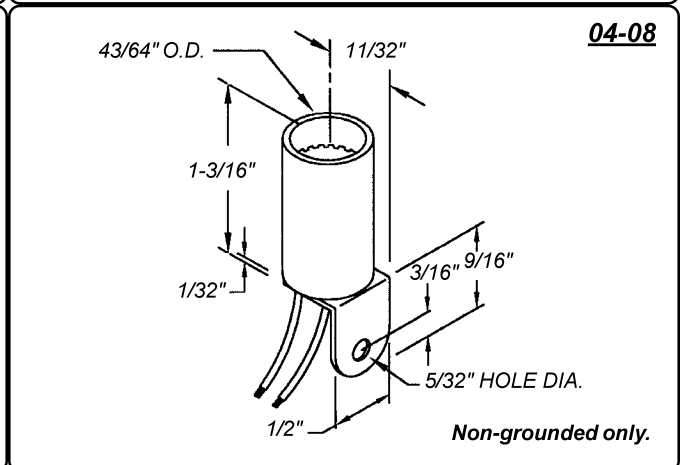

Candelabra Screw

4 SERIES

UL Listed • Non-Grounded
Maximum Rating: 75 Watts, 125 Volts

Brass Shell
Black Polyester Housing
6" Wire Leads