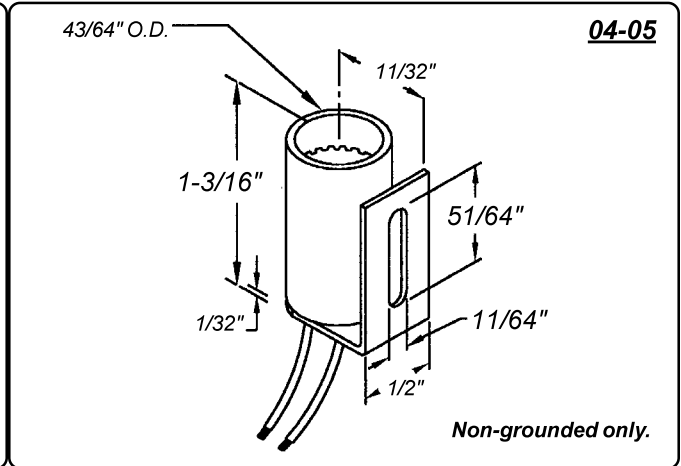

Candelabra Screw

4 SERIES

UL Listed • Non-Grounded
Maximum Rating: 75 Watts, 125 Volts

Brass Shell
Black Polyester Housing
6" Wire Leads