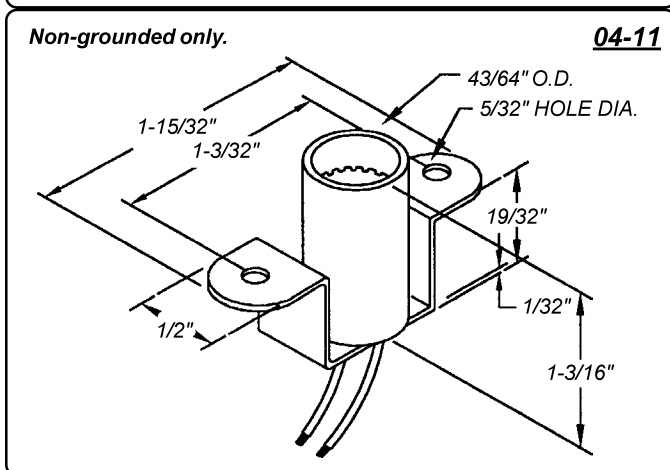

Candelabra Screw

4 SERIES

UL Listed • Non-Grounded
Maximum Rating: 75 Watts, 125 Volts

Brass Shell
Black Polyester Housing
6" Wire Leads