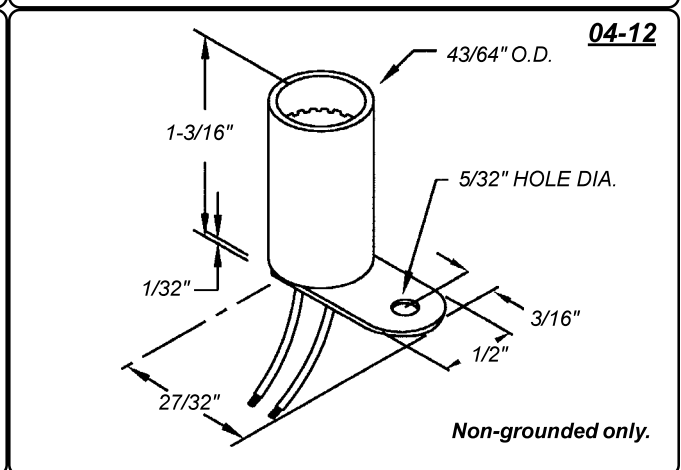

Candelabra Screw

4 SERIES

UL Listed • Non-Grounded
Maximum Rating: 75 Watts, 125 Volts

Brass Shell
Black Polyester Housing
6" Wire Leads