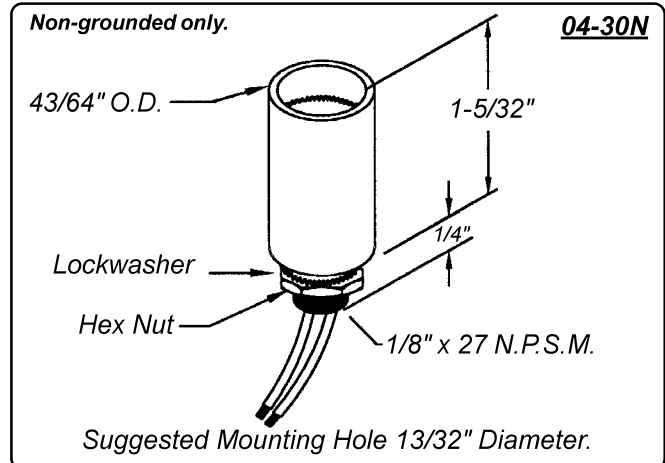

### Overview

The 4 Series lampholders are supplied with a brass shell in a polyester molded housing. Lampholders are supplied with 6" two wire leads and are non-grounded. Many bracket and mounting options are available including a 15/16" mounting hole plug button and a threaded bushing for 13/32" mounting holes. Lampholders are designed for use with candelabra screw lamps.

### Specifications

**Shell:** brass.

**Housing:** black polyester. White housing also available.

**Wire leads:** 6" **Leads:** #18 AWG, black & white, bare copper, PVC insulated, UL/CSA rated 105° C, stripped 1/2". Non-grounded units are supplied with two 6" wire leads. Custom wire lengths, stripping, termination and wire types are also available.

#### Mounting:

**Brackets:** .025" to .032" zinc plated steel. Custom brackets and plating types are available.

**Threaded bushing:** for 13/32" diameter mounting hole. Supplied with lockwasher and hex nut.

**Plug button:** zinc plated steel for 15/16" mounting hole.

**Maximum rating:** 75 Watts, 125 Volts.