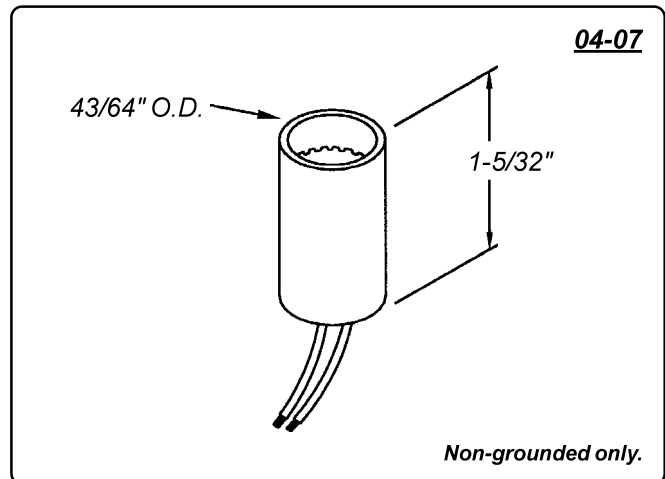

Candelabra Screw

4 SERIES

- CANDELABRA SCREW NON-GROUNDED LAMPHOLDERS
- 6" WIRE LEADS • BRASS SHELL IN BLACK POLYESTER HOUSING
- MAXIMUM RATING: 75 WATTS, 125 VOLTS
- UL LISTED • UL FILE E20356

Overview

The 4 Series lampholders are supplied with a brass shell in a polyester molded housing. Lampholders are supplied with 6" two wire leads and are non-grounded. Many bracket and mounting options are available including a 15/16" mounting hole plug button and a threaded bushing for 13/32" mounting holes. Lampholders are designed for use with candelabra screw lamps.

Specifications

Shell: brass.

Housing: black polyester. White housing also available.

Wire leads: 6" **Leads:** #18 AWG, black & white, bare copper, PVC insulated, UL/CSA rated 105° C, stripped 1/2". Non-grounded units are supplied with two 6" wire leads. Custom wire lengths, stripping, termination and wire types are also available.

Mounting:

Brackets: .025" to .032" zinc plated steel. Custom brackets and plating types are available.

Threaded bushing: for 13/32" diameter mounting hole. Supplied with lockwasher and hex nut.

Plug button: zinc plated steel for 15/16" mounting hole.

Maximum rating: 75 Watts, 125 Volts.

Can't find it here? We have many more standard and custom solutions

The items in this product sheets are only a small representative sample of the complete VCC product line. We manufacture many additional products which are not shown in this product sheet due to space constraints.

Custom products can also be designed uniquely for you by our Technical Support Professionals. Starting from your ideas and specifications, we work with your personnel to develop timely and cost effective solutions for your miniature lighting needs.

VCC Technical Support Services are provided without charge and may include designs, prototypes and pre-production samples.

For further information, phone Customer Service at 800.522.5546.