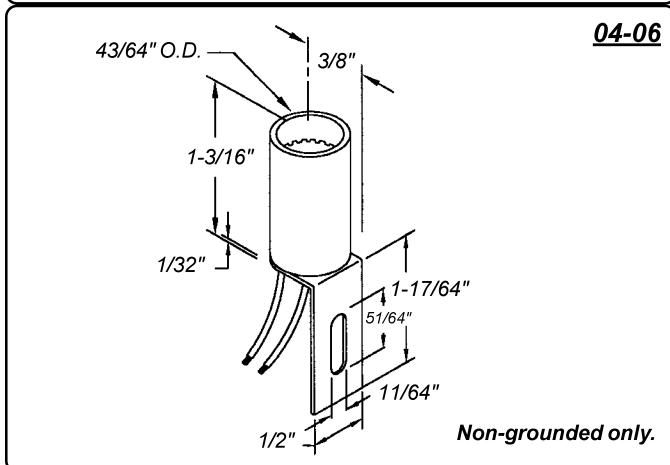

Candelabra Screw

4 SERIES

UL Listed • Non-Grounded
Maximum Rating: 75 Watts, 125 Volts

Brass Shell
Black Polyester Housing
6" Wire Leads