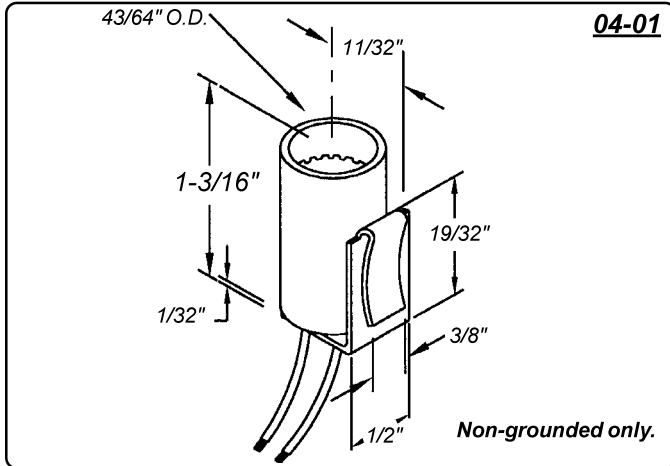

Candelabra Screw

4 SERIES

UL Listed • Non-Grounded
Maximum Rating: 75 Watts, 125 Volts

Brass Shell
Black Polyester Housing
6" Wire Leads