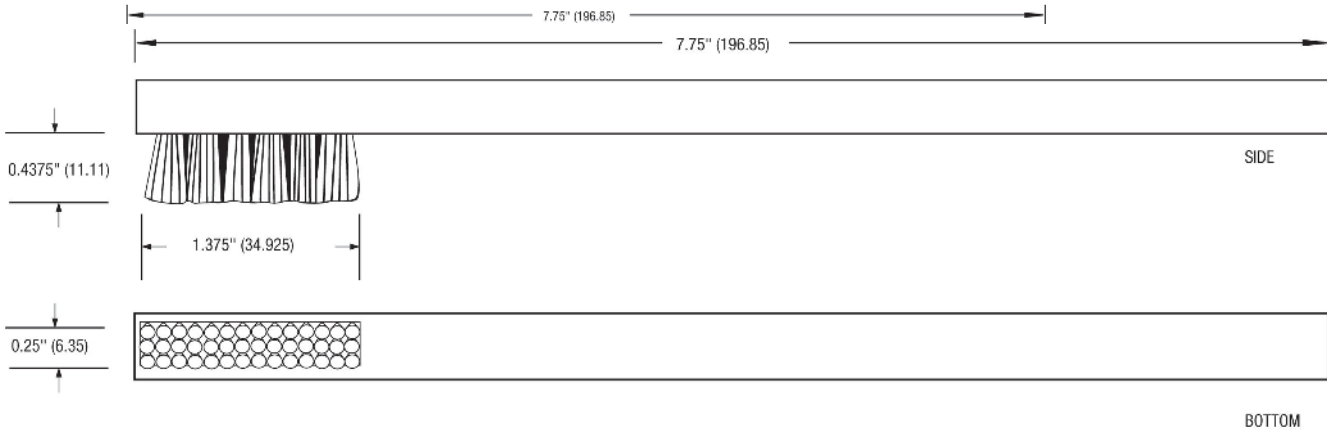

Tech Brush – Wood Handle

Product# 2020-2027

Product Dimensions

2025-1 Brush 1 3/8" x 1/4" Soft Brass
6 units/case