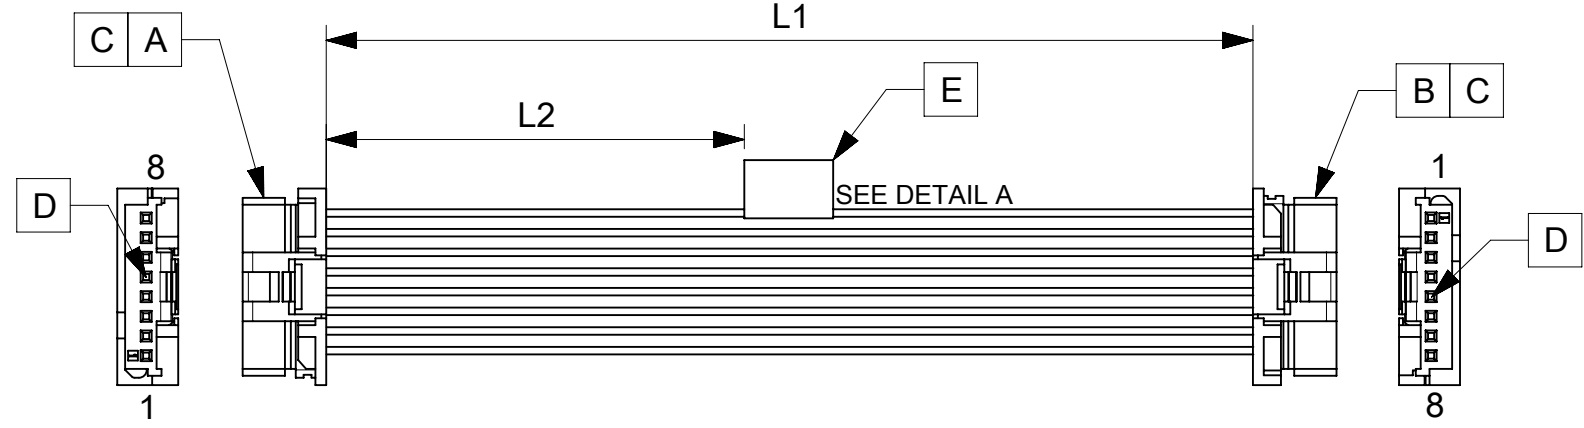

FROM	TO	DESCRIPTION	COLOR
A1	B8	1X0.35 SQMM PVC BARE CU BK FLRY-A	BLACK
A2	B7	1X0.35 SQMM PVC BARE CU BK FLRY-A	BLACK
A3	B6	1X0.35 SQMM PVC BARE CU BK FLRY-A	BLACK
A4	B5	1X0.35 SQMM PVC BARE CU BK FLRY-A	BLACK
A5	B4	1X0.35 SQMM PVC BARE CU BK FLRY-A	BLACK
A6	B3	1X0.35 SQMM PVC BARE CU BK FLRY-A	BLACK
A7	B2	1X0.35 SQMM PVC BARE CU BK FLRY-A	BLACK
A8	B1	1X0.35 SQMM PVC BARE CU BK FLRY-A	BLACK

TABLE			
PART NUMBER	L1	L2 (REF)	TITLE
2183221081	150±8	63	DURA-CLIK ISL R-R 8CKT 150MM DISC Sn
2183221082	300±10	138	DURA-CLIK ISL R-R 8CKT 300MM DISC Sn
2183221083	600±10	288	DURA-CLIK ISL R-R 8CKT 600MM DISC Sn

**NOTES**

1. Cable assembly must pass 100% for continuity and polarity.
2. Connector view shown is from mating side.
3. Label text must be 2mm max. in height with Arial font.
4. Label must be wrapped in Flag type on a single cable.

MOLEX P/N  
MOLEX  
BATCH WK/YR  
DETAIL A

REVISION			
DATE	REV	DESCRIPTION	CHANGER
24/05/2021	A	INITIAL RELEASE	ARAJU

FUNCTIONAL SYMBOLS $\frac{F}{A} = 0$ $\frac{F}{E} = 0$ $\frac{F}{P} = 0$ DIVISIONAL SYMBOLS	DIMENSION UNITS: mm SCALE: NTS GENERAL TOLERANCES (UNLESS SPECIFIED) ANGULAR TOL: ± ° 4 PLACES: ± 3 PLACES: ± 2 PLACES: ± 1 PLACE: ± 0 PLACES: ±	THIS DRAWING CONTAINS INFORMATION THAT IS PROPRIETARY TO MOLEX ELECTRONIC TECHNOLOGIES, LLC AND SHOULD NOT BE USED WITHOUT WRITTEN PERMISSION CURRENT REV DESC: EC NO: 665457 DRWN: ARAJU 2021/05/22 CHK'D: RDESAI01 2021/05/28 APPR: RDESAI01 2021/05/28 INITIAL REVISION: DRWN: ARAJU 2021/05/22 APPR: RDESAI01 2021/05/28		
	SEE TABLE			PRODUCT CUSTOMER DRAWING DOCUMENT NUMBER: 2183221081 DOC TYPE: PSD DOC PART: 000 REVISION: A
	DRAFT WHERE APPLICABLE MUST REMAIN WITHIN DIMENSIONS THIRD ANGLE PROJECTION DRAWING: A4-SIZE SERIES: 218322 MATERIAL NUMBER: SEE TABLE CUSTOMER: GENERAL MARKET SHEET NUMBER: 1 OF 1			