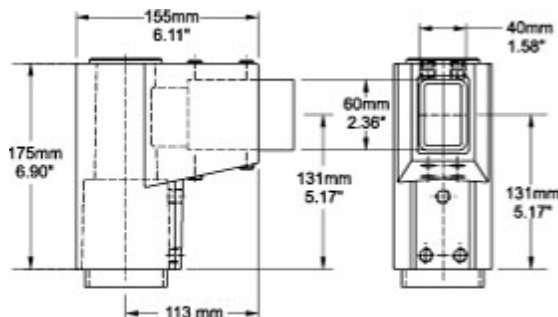

## Tara Plus Fixed Elbow 70 TPSSFE70 Series

- For use with 70mm round tube and 60x40mm rectangular tube.
- Die-cast Aluminum G Al Si 12.
- No rotation.
- Accessible from the top.

Front View of Elbow

End View

Bottom View

Part No. R149-020-001

Tags: TPSS, tara plus, taraplus, suspension system, elbow, rectangular, round, operator, fixed, 70mm *Data subject to change without notice*

© 2023. Hammond Manufacturing Ltd. All rights reserved.