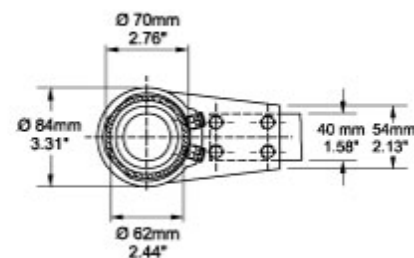

## Tara Plus Fixed Elbow 70 TPSSFE70 Series

- For use with 70mm round tube and 60x40mm rectangular tube.
- Die-cast Aluminum G Al Si 12.
- No rotation.
- Accessible from the top.

Front View of Elbow

End View

Bottom View

Part No. R149-020-001

Tags: TPSS, tara plus, taraplus, suspension system, elbow, rectangular, round, operator, fixed, 70mm *Data subject to change without notice*

© 2023. Hammond Manufacturing Ltd. All rights reserved.