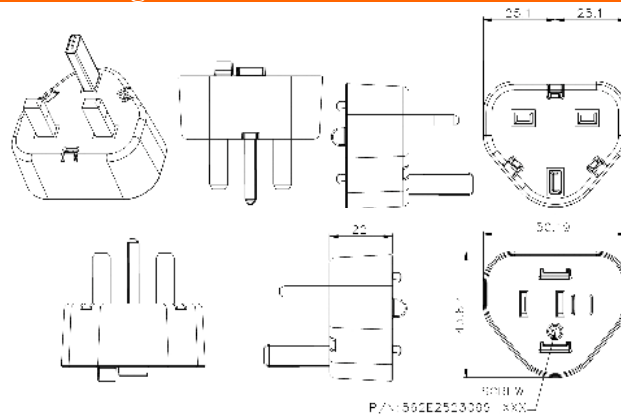

Interchangeable Clips for the PSA05F Folding Prong Wall Adapter

FPE – European Clip

Dimension Drawing Unit: mm

FPK – UK Clip

Dimension Drawing Unit: mm

FPS – Australia Clip

Dimension Drawing Unit: mm