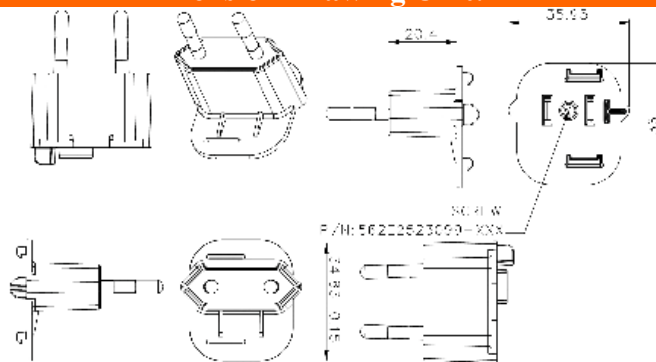

Interchangeable Clips for the PSA05F Folding Prong Wall Adapter

FPE – European Clip

Dimension Drawing Unit: mm

FPK – UK Clip

Dimension Drawing Unit: mm

FPS – Australia Clip

Dimension Drawing Unit: mm