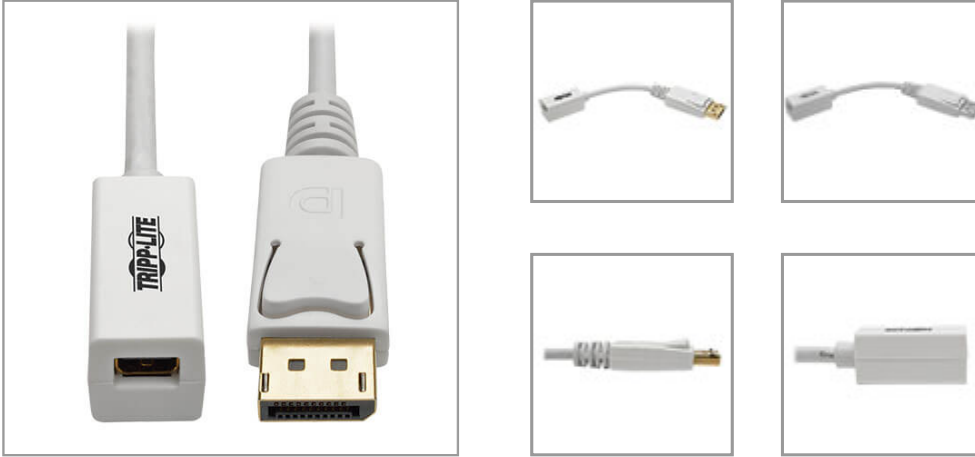

## DisplayPort to Mini DisplayPort Adapter Video Converter , 4K 60 Hz (M/F), 6 in. (15.2 cm)

MODEL NUMBER: P134-06N-MDP

Connects a Mini DisplayPort (mDP) monitor to a computer with a DisplayPort output.

#### Sends UHD DisplayPort Audio/Video to a Mini DisplayPort Monitor or an mDP Computer to a DisplayPort Monitor

- Connects a DisplayPort computer to an mDP monitor or a mDP computer to a DisplayPort monitor
- Recommended for displaying DisplayPort video on a large monitor or digital sign
- Allows you to continue using an existing mDP display, instead of buying a new monitor

#### Vibrant, Superior Video Quality

- Supports UHD video resolutions up to 3840 x 2160 (4K x 2K) @ 60 Hz, including 1080p
- 3840 x 2160 (4K x 2K) @ 60 Hz video resolutions supported up to 10 ft. (Including P134 adapter cable)
- 3840 x 2160 (4K x 2K) @ 30 Hz video resolutions supported up to 16 ft. (Including P134 adapter cable)
- Works with both Single-Mode and Dual-Mode (DP++) DisplayPort graphics cards

### Highlights

- Supports UHD video resolutions up to 3840 x 2160 (4K x 2K) @ 60Hz
- Works with both Single-Mode and Dual-Mode graphics cards
- Gold-plated connectors and contacts
- Integral strain relief
- Plug and play—no software or drivers required