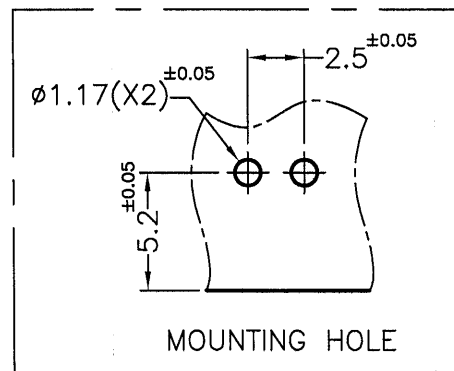

康揚企業股份有限公司
KANG YANG HARDWARE ENTERPRISE CO., LTD.
康揚塑膠(東莞)有限公司
KANG YANG PLASTIC(DONG GUAN)CO.,LTD.
康哲電腦配件(吳江)有限公司
KANG CHE COMPUTER COMPONENTS(WUJIANG)CO.,LTD.

PROPRIETARY AND CONFIDENTIAL THE INFORMATION CONTAINED IN THIS DRAWING IS THE SOLE PROPERTY OF KANG YANG HARDWARE ENTERPRISE CO. ANY REPRODUCTION IN PART OR AS A WHOLE WITHOUT THE WRITTEN PERMISSION OF KANG YANG HARDWARE ENTERPRISE CO. IS PROHIBITED.	DATE	2019.06.05	TITLE	LIGHT PIPE	DWG. NO.	LEM-136V01-F		PART NO.	LEM-136V01-F	
	DRAWN	Louis	MATERIAL	PC UL94V-0	SIZE	A4	SPEC. DWG.	REV	A	
DO NOT SCALE DRAWING	CHECKED	<i>[Signature]</i>	COLOR	TRANSPARENT	FINISH			SCALE: 3:1	UNIT	mm
	APPROVED	<i>[Signature]</i>	UNLESS OTHERWISE SPECIFIED TOLERANCE: SEE ABOVE					SHEET 1 OF 1