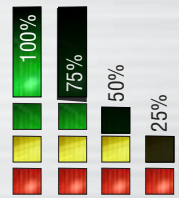

15% > blinking red and lamp light flashes 5 times

Silicone strap stays securely on a hardhat

Strap bracket for easy lamp removal

FL 1 STANDARD		
	400 Lumens	4h
	200 Lumens	12h
	100 Lumens	22h

Cat. No.	UPC 0-92644+	Description	Dimensions
56064	56064-4	Rechargeable 400 Lumen Auto-Off Headlamp	2.77" x 2.24" x 1.46" (70 x 57 x 37 mm)