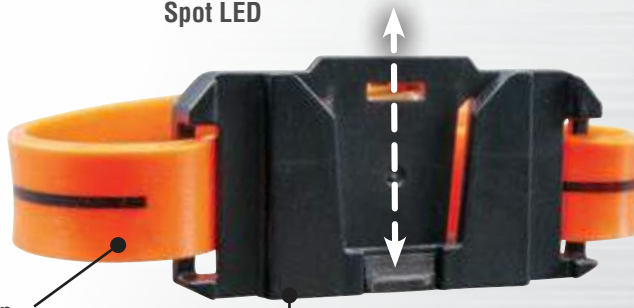

**AFTER 3 MINUTES IN BRIGHT LIGHT: HEADLAMP TURNS OFF TO SAVE BATTERY\***

**SLIM PROFILE WITH PIVOTING MOUNT TO ALLOW UP TO A 64° LIGHTING ANGLE**

**ALSO ATTACHES DIRECTLY TO A KLEIN® HARD HAT**

**REMOVE light from the bracket for convenient charging!**

Auto-sensor turns lamp off in bright light (option to deactivate\*)

Pivoting Mount

Rechargeable via micro-USB port (cable included)

Water-resistant cover

Spot LED

Power Button

Flood LEDs (x2)

Battery Gauge Indicates battery life

15% > blinking red and lamp light flashes 5 times

Silicone strap stays securely on a hardhat

Strap bracket for easy lamp removal

FL 1 STANDARD		
	400 Lumens	4h
	200 Lumens	12h
	100 Lumens	22h

Cat. No.	UPC 0-92644+	Description	Dimensions
56064	56064-4	Rechargeable 400 Lumen Auto-Off Headlamp	2.77" x 2.24" x 1.46" (70 x 57 x 37 mm)