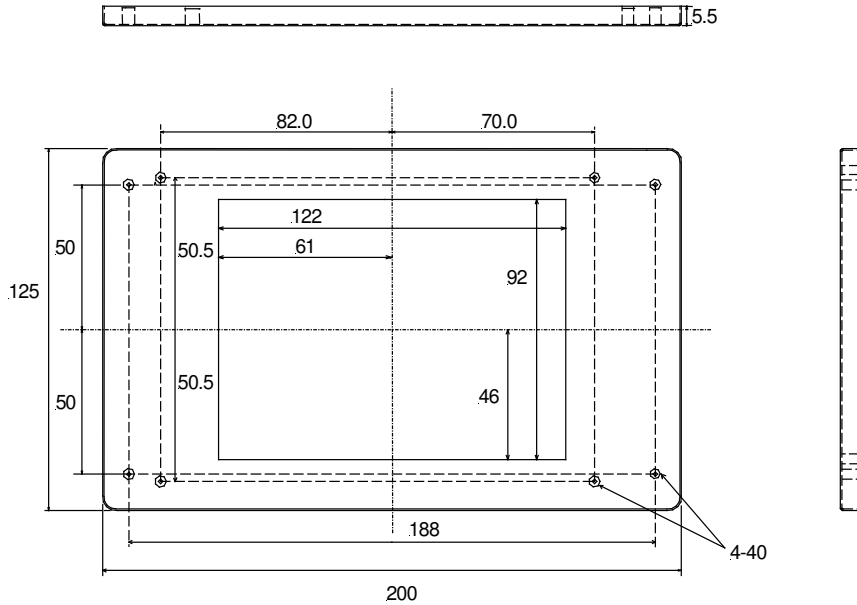

Amulet BZ-AOB5 Bezel

Use this template (reverse side) when installing the bezel & module into a Cabinet, housing, or wall cavity.

Contact DevSupport@Amulettechnologies.com for further information

Material : Steel
Finish : Grey Powder Coat
Dimensions in mm