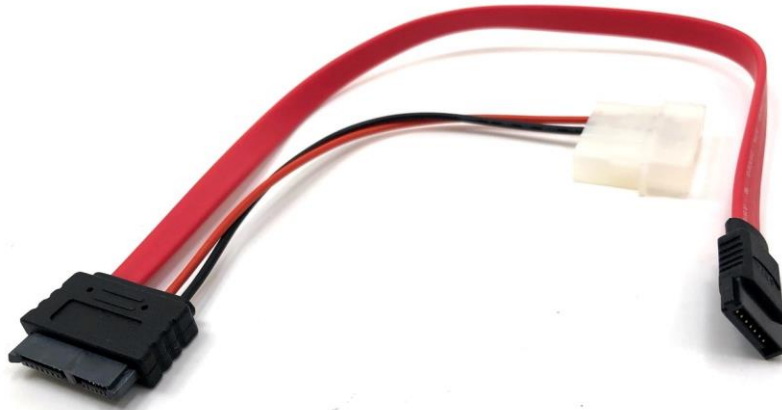

## 20in Slimline SATA to SATA Hard Drive and Molex LP4 Power Adapter Cable F03-162

### PRODUCT DESCRIPTION

Micro Connectors 20" Slimline SATA TO SATA+Power cable is a popular standard for connecting and powering computer data storage devices.

Slimline SATA power cables, allowing you to use notebook optical drives with desktop, workstation, and server computers.