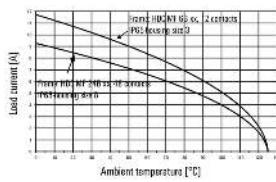

**HDC-MHE 6-modules in the IP65-housing,
Conductor HD5V-K0.5:**

**HDC-MHE 6-modules in the IP65-housing,
Conductor HD7V-K4.0:**