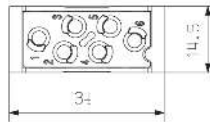

**ModuPlug
HDC MHE 6 FC**

Weidmüller Interface GmbH & Co. KG
Klingenbergstraße 16
D-32758 Detmold
Germany
Fon: +49 5231 14-0
Fax: +49 5231 14-292083
www.weidmueller.com

Drawings