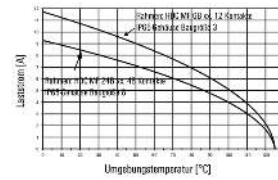

**HDC-MHE 6-Module im IP65-Gehäuse,
Leiter HD5V-K0.5:**

**HDC-MHE 6-Module im IP65-Gehäuse,
Leiter HD7V-K4.0:**