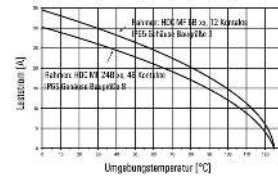

**HDC-MHE 6-Module im IP65-Gehäuse,
Leiter HD7V-K4.0:**