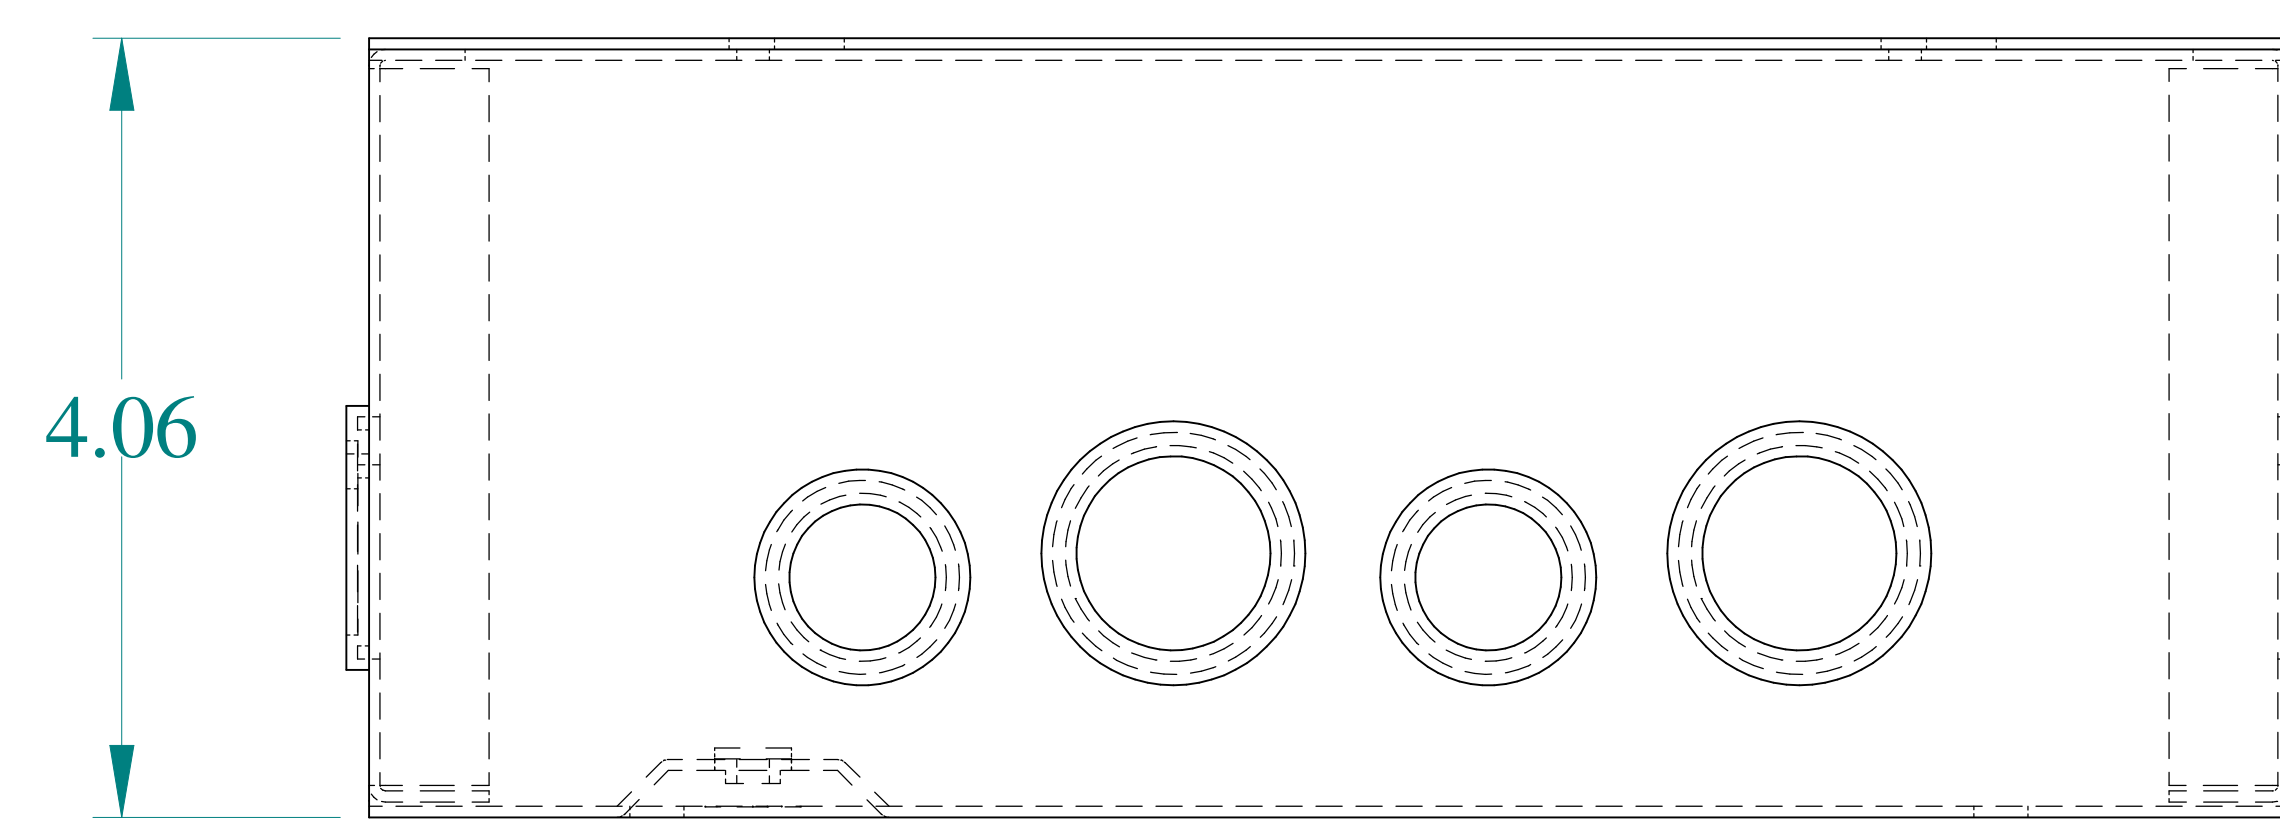

TOP VIEW

ISOMETRIC VIEWS

SIDE VIEW

FRONT VIEW

SIDE VIEW

BOTTOM VIEW

Data subject to change without notice.

Part #: CSKO1084