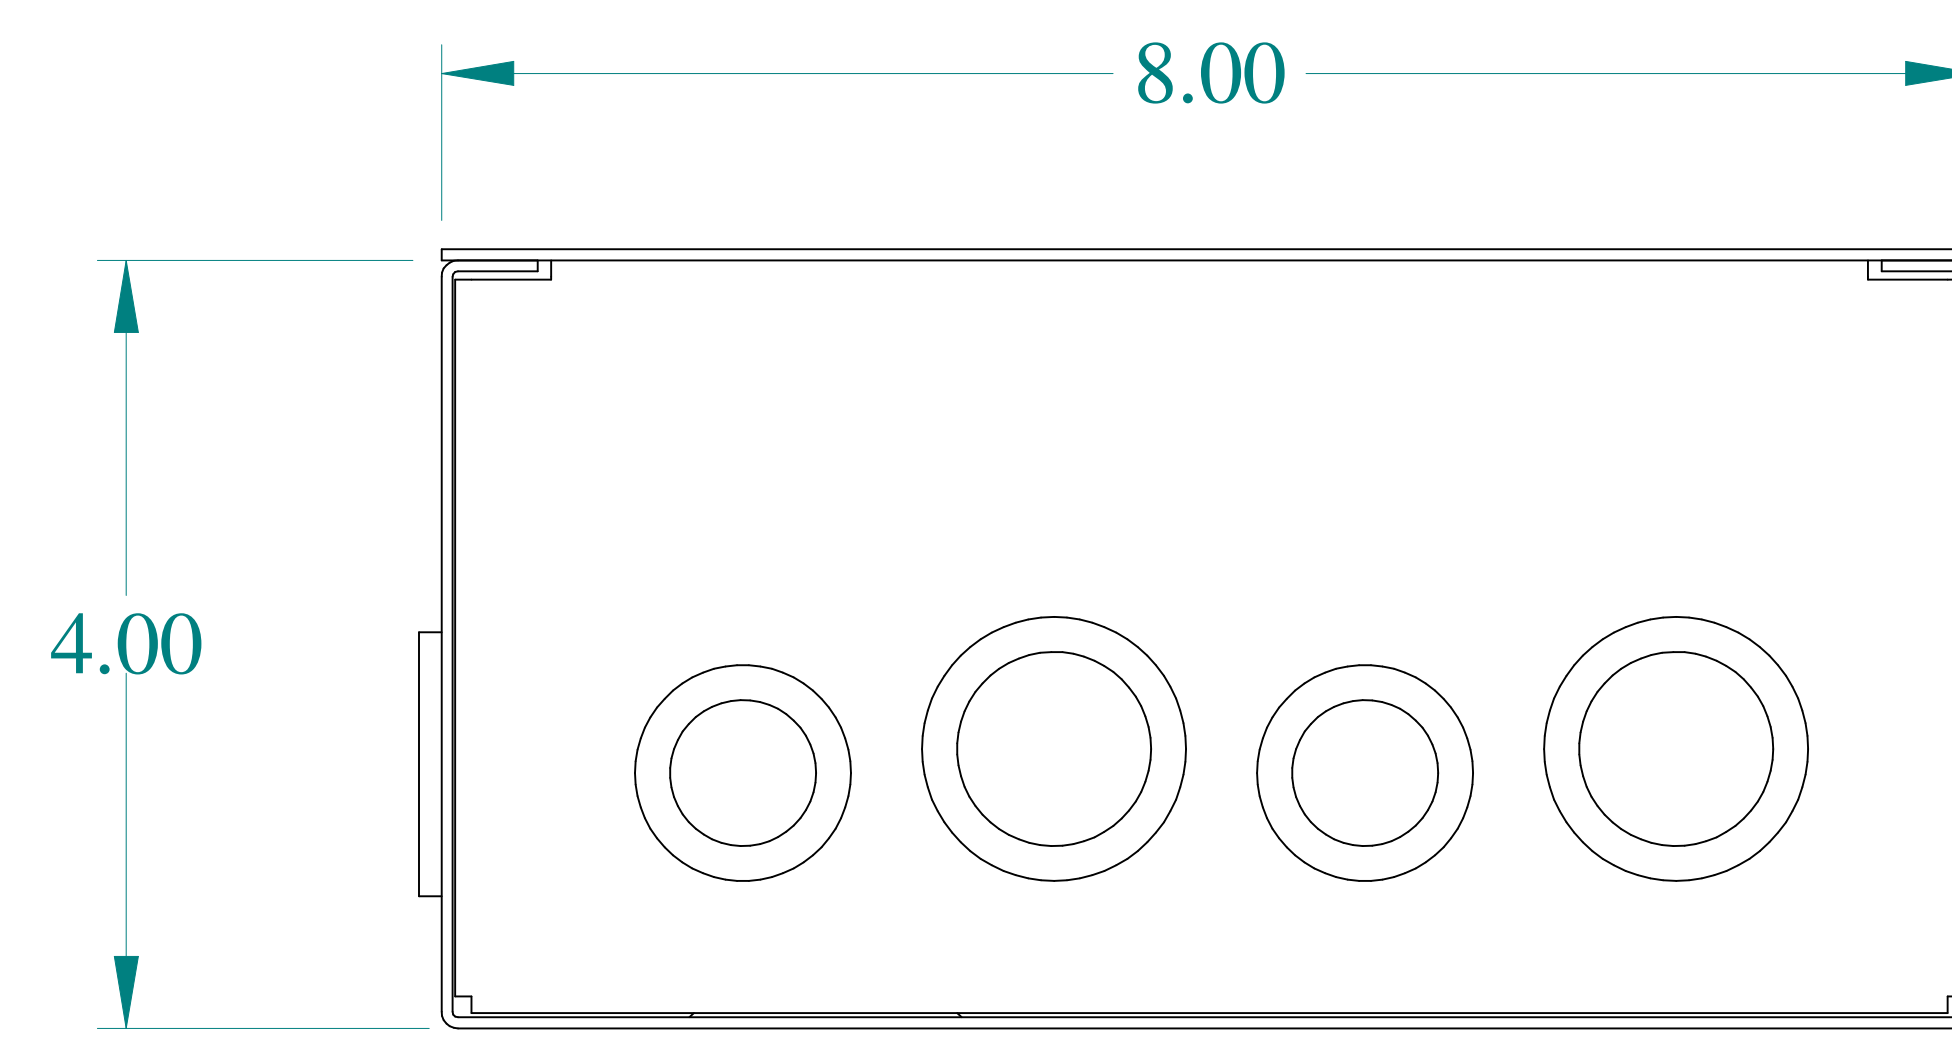

TOP VIEW

ISOMETRIC VIEWS

SIDE VIEW

FRONT VIEW

SIDE VIEW

BOTTOM VIEW

Data subject to change without notice.

Part #: CSKO1084