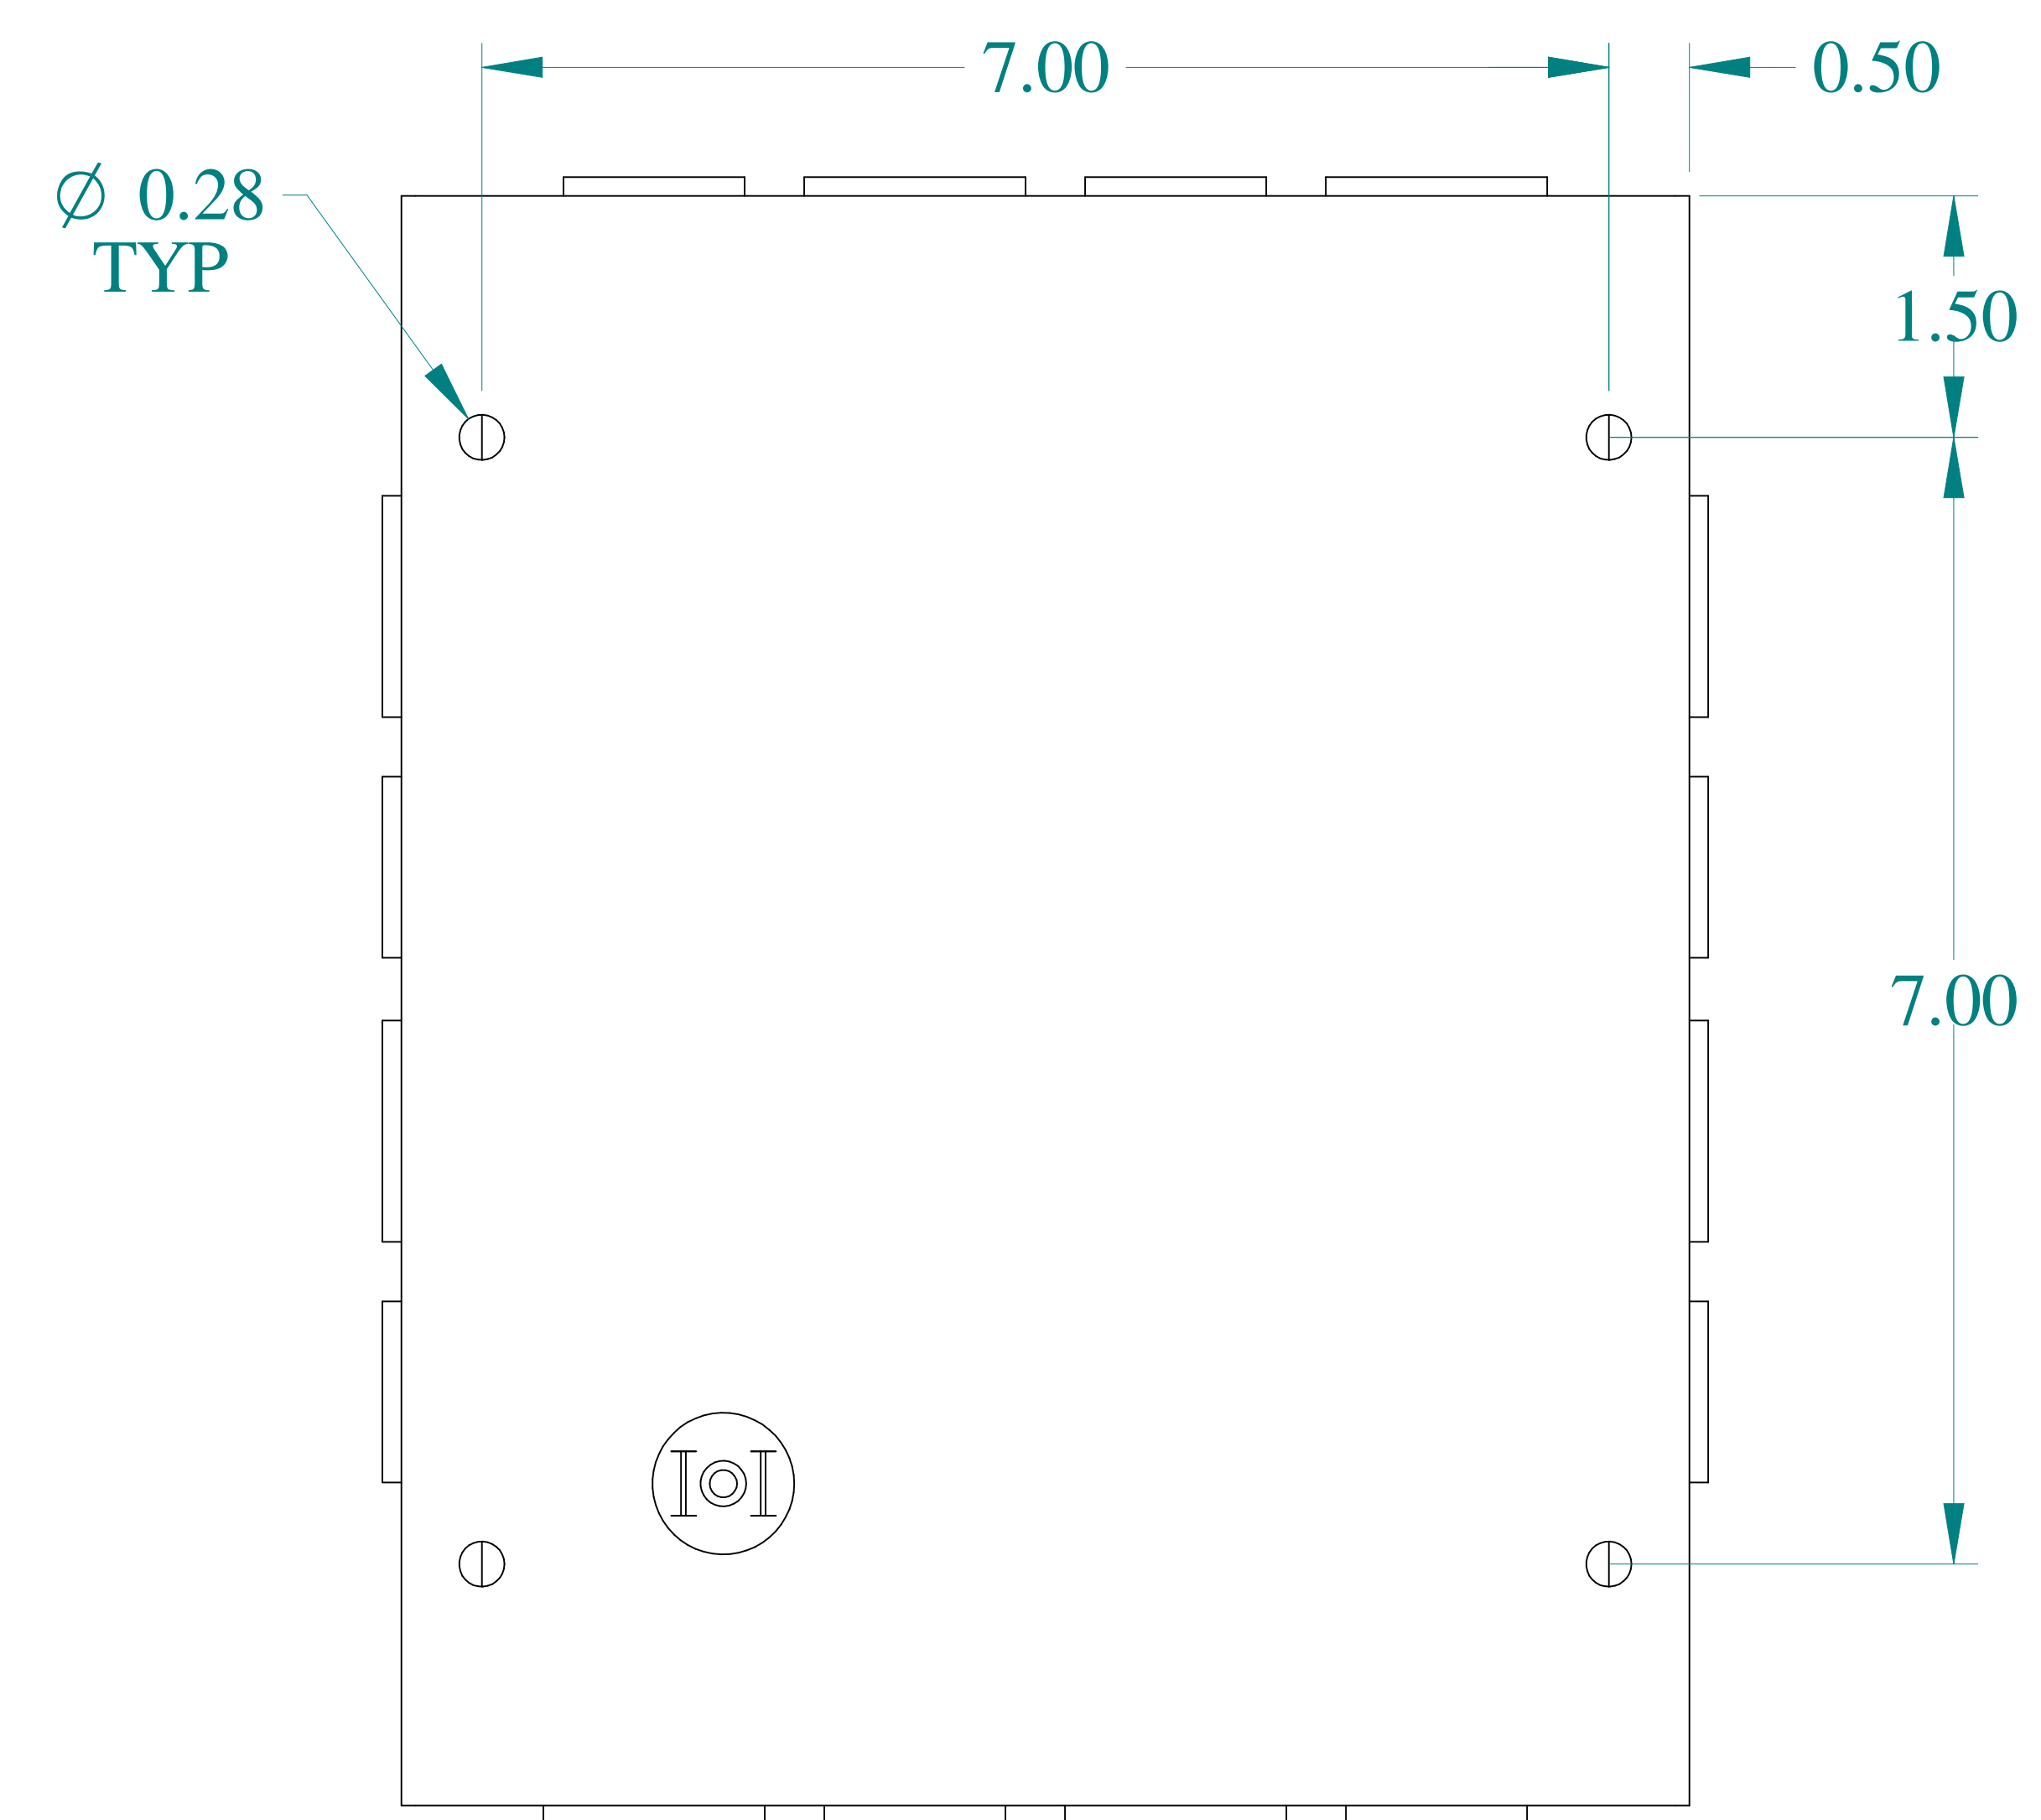

TOP VIEW

ISOMETRIC VIEWS

SIDE VIEW

FRONT VIEW

SIDE VIEW

BOTTOM VIEW

Data subject to change without notice.

Part #: CSKO1084