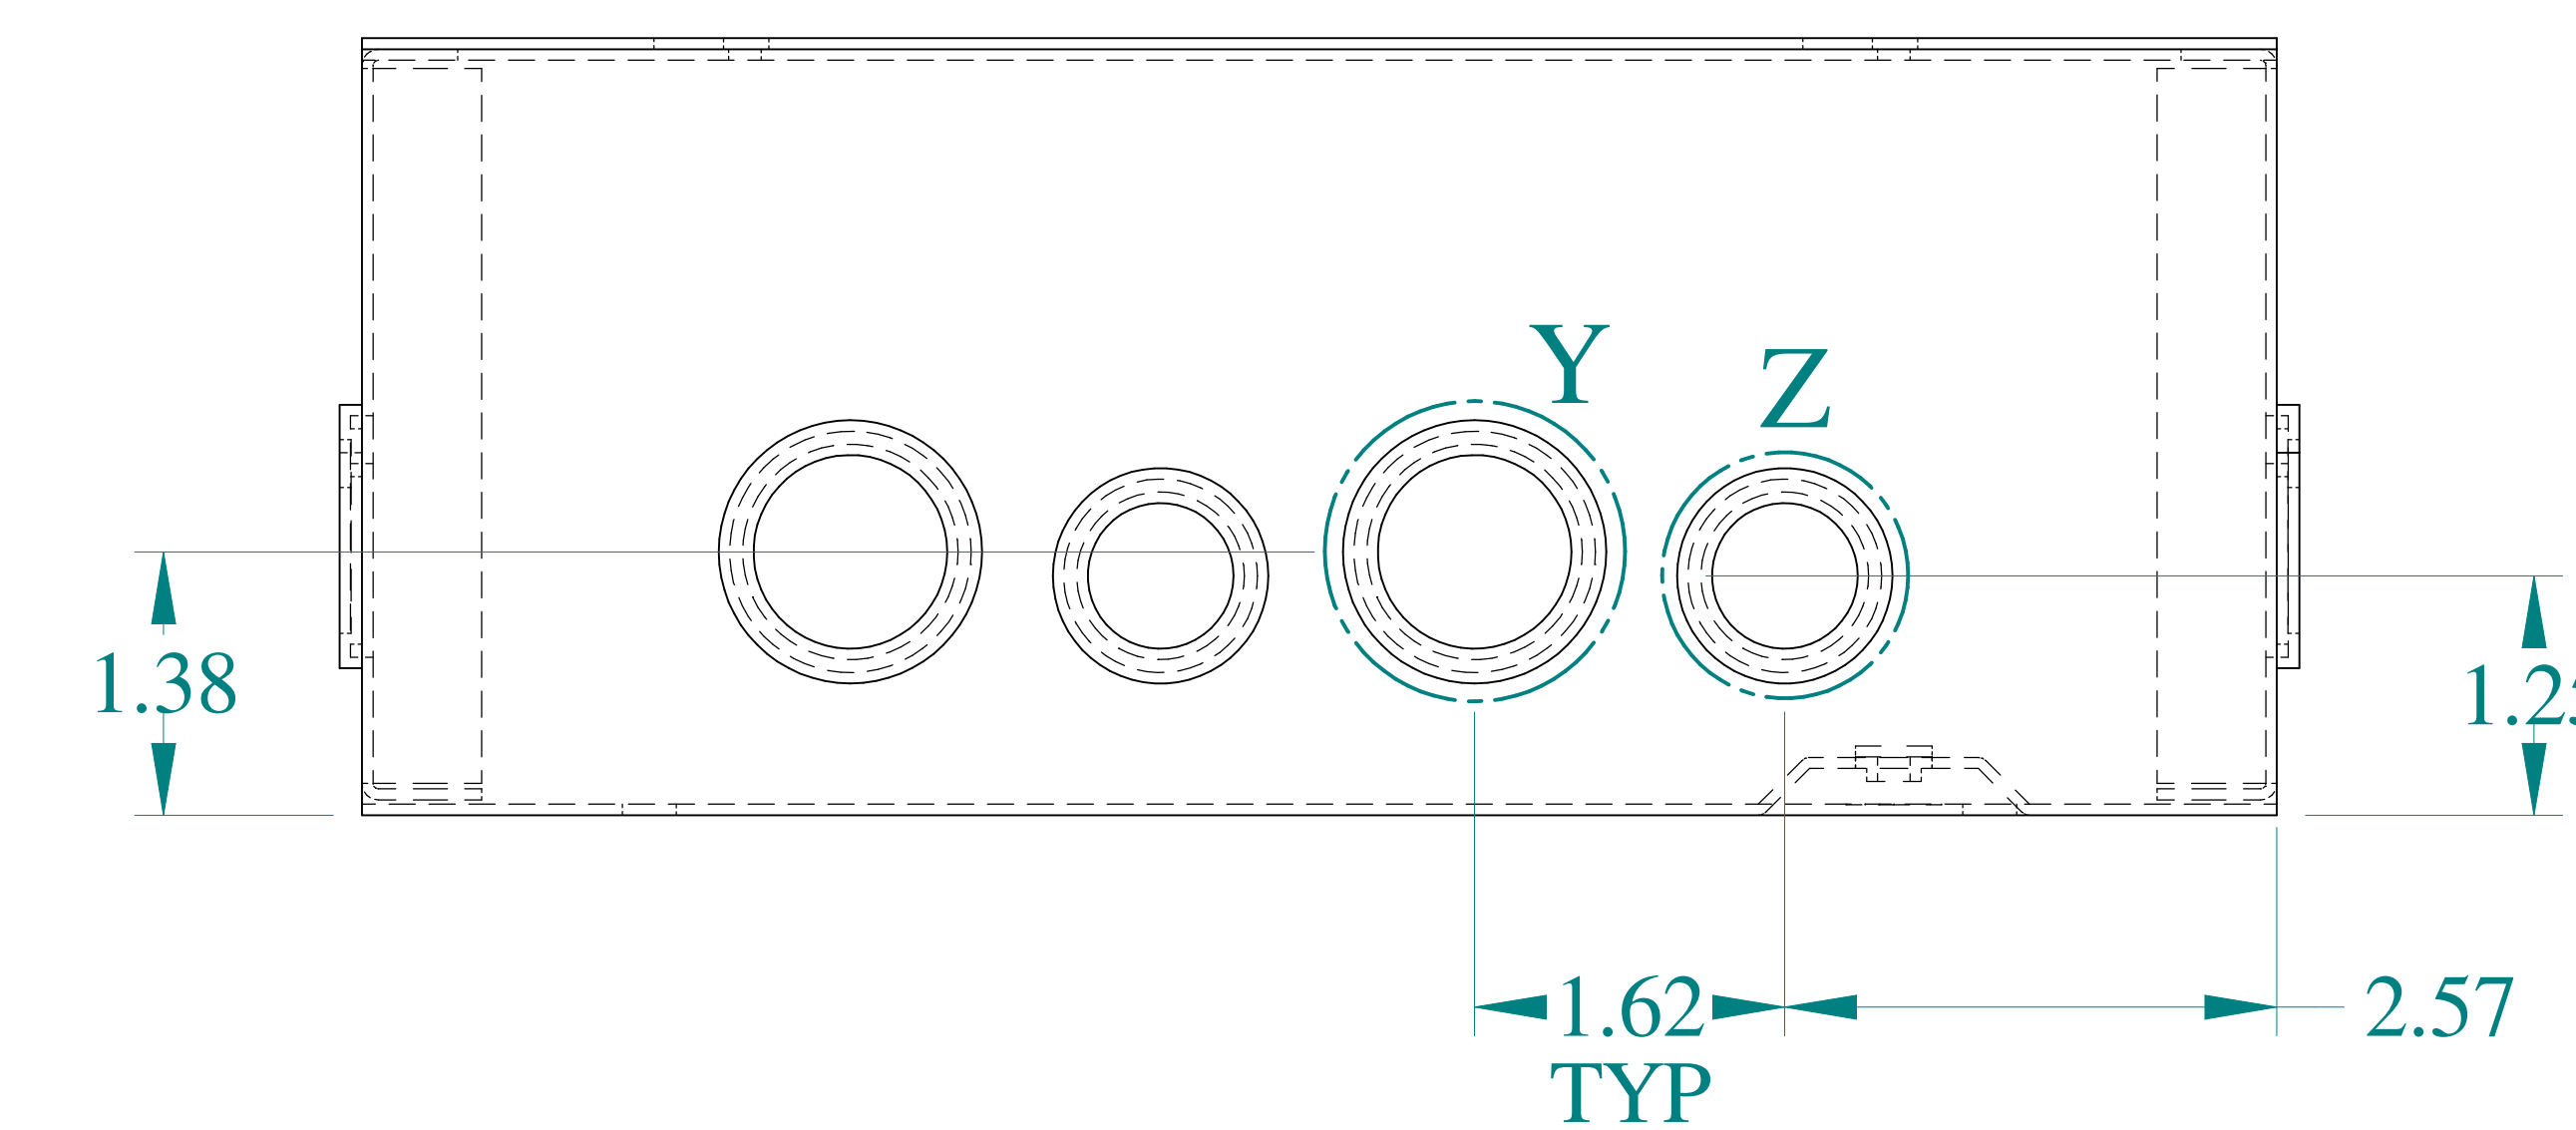

TOP VIEW

ISOMETRIC VIEWS

SIDE VIEW

FRONT VIEW

SIDE VIEW

BOTTOM VIEW

Data subject to change without notice.

Part #: CSKO1084