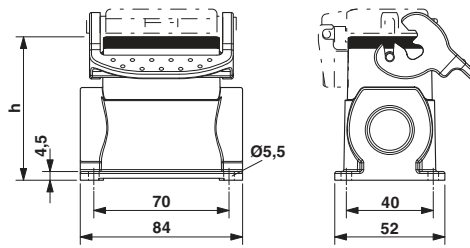

#### Dimensions

Height	74 mm
Width	57 mm
Length	84 mm

#### General

Note	For contact inserts HC-B6, BB10, DD24, M Tall housings for extra large wiring space
Size	B6
Housing type	Box mounting bases
Locking type	With single locking latch
No. of cable outlets	2
Cable exit	lateral
Screw connection	none
Type of the screw connection	2x Pg29
Protective cover	Yes
Housing material	Aluminum die-cast

## Drawings

Dimensional drawing

Dimensional drawing; h = 74 mm, a = 45 mm, b = 57 mm