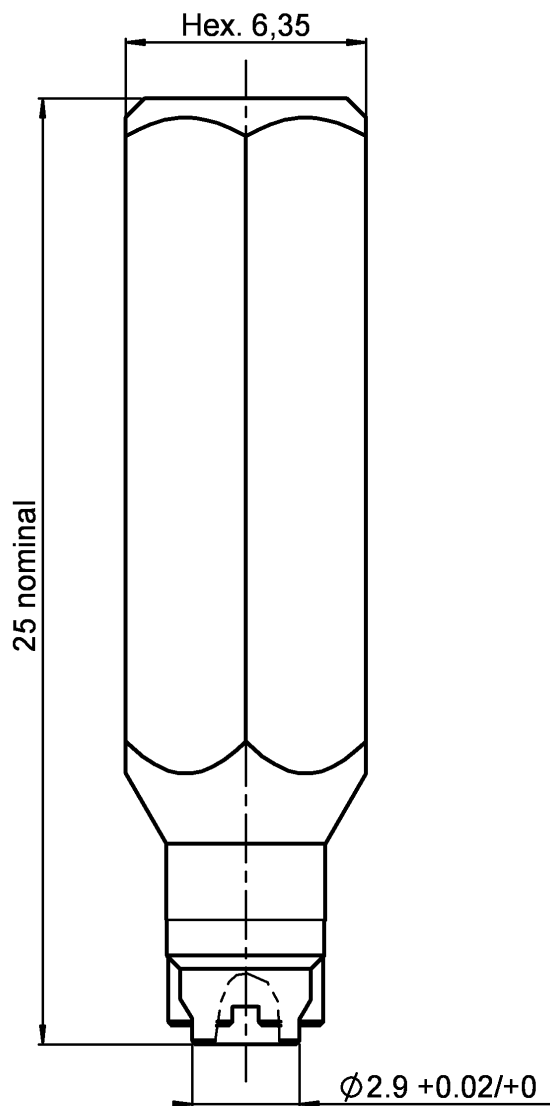

SCREW HEX TOOL THE R222 F-DET

R282.360.001

TORQUE SCREWDRIVER

Series : **OUT**

Issue : 0240 A

In the effort to improve our products, we reserve the right to make changes judged to be necessary.