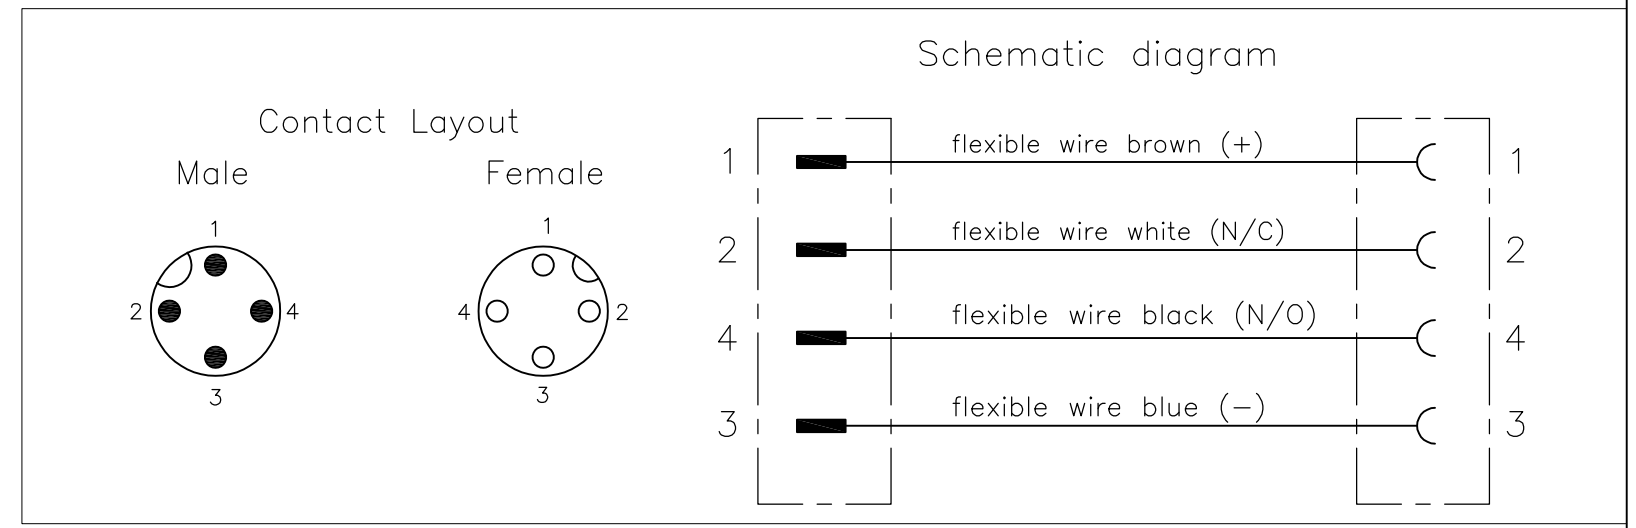

THIS DRAWING IS UNPUBLISHED. RELEASED FOR PUBLICATION
© COPYRIGHT - By - ALL RIGHTS RESERVED.

P	LTR	DESCRIPTION	DATE	DWN	APVD
A1	ECR-14-015049		13OCT2014	GSK	BvH
A2	ECR-16-003945		16MAR2016	GSK	BvH

NOTES:
Tolerances cable lengths:
0m to 0.5m +30mm
0.5m to 1.0m +50mm
1.0m to 3.0m +100mm
< 3.0m +1.5%

TECHNICAL DATA	
Operating voltage	max. 250 V AC/DC
Operating current per contact	max. 4 A
Locking of ports	Screw thread M12 x 1 mm (recommended torque 0.6 Nm) self-securing
Protection	IP65 and IP67 when plugged and screwed down (EN 60529)

PUR CABLE	
No./diameter of wires	4 x 0.34 mm²
Wire isolation	PP (br, wh, bl, bk)
C-track properties	5 million
Jacket	PUR (UL/CSA)
Outer diameter	approx. 4.7 mm
Bend radius (moving)	10 x outer diameter
Temperature range (fixed)	-40...+80 °C
Temperature range (mobile)	-25...+80 °C

LENGTH "L"	MATERIAL	JACKET COLOR	TE PN	DESCRIPTION	ITEM
4 pos	PVC	Black	1-2273121-5	4x22AWG PVC 2.0m	10
			1-2273121-4	4x22AWG PVC 1.5m	9
			1-2273121-3	4x22AWG PVC 1.0m	8
			1-2273121-2	4x22AWG PVC 0.6m	7
			1-2273121-1	4x22AWG PVC 0.3m	6
4 pos	PUR	Black	2273121-5	4x22AWG PUR 2.0m	5
			2273121-4	4x22AWG PUR 1.5m	4
			2273121-3	4x22AWG PUR 1.0m	3
			2273121-2	4x22AWG PUR 0.6m	2
			2273121-1	4x22AWG PUR 0.3m	1

PVC CABLE	
No./diameter of wires	4 x 0.34 mm²
Wire isolation	PVC (br, wh, bl, bk)
C-track properties	
Jacket	PVC (UL/CSA)
Outer diameter	approx. 5.0 mm
Bend radius (moving)	10 x outer diameter
Temperature range (fixed)	-30...+80 °C
Temperature range (mobile)	-5...+80 °C

THIS DRAWING IS A CONTROLLED DOCUMENT.

DWN: SATHISH KUMAR .G 04DEC2013
CHK: B.VELDHOVEN 04DEC2013
APVD: A.VAN ZANDVOORT 04DEC2013

NAME: M12 ANGLED PLUG TO M12 STRGT SOCKET AA

PRODUCT SPEC: 108-19483
APPLICATION SPEC: 114-32127

SIZE: A3 CAGE CODE: 00779 DRAWING NO: C-2273121 RESTRICTED TO: -

CUSTOMER DRAWING SCALE: NTS SHEET: 1 OF 1 REV: A2