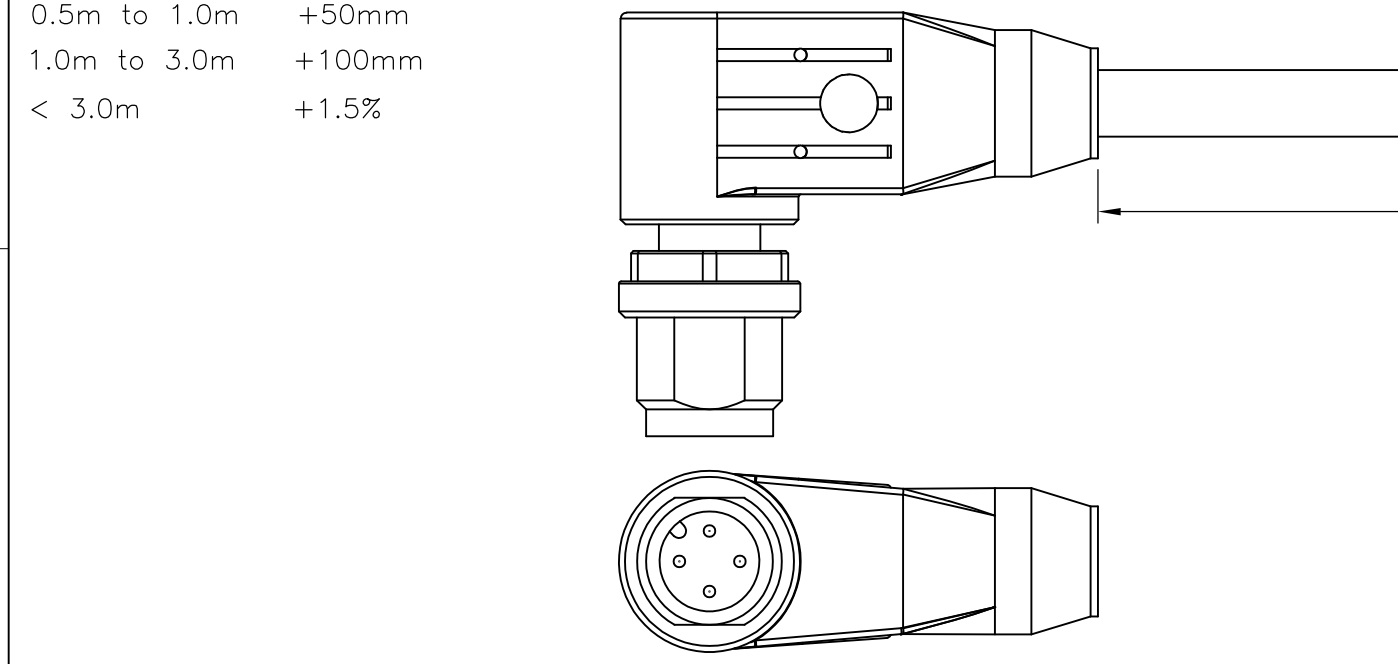

THIS DRAWING IS UNPUBLISHED. RELEASED FOR PUBLICATION  
 © COPYRIGHT - By - ALL RIGHTS RESERVED.

P	LTR	DESCRIPTION	DATE	DWN	APVD
A1	ECR-14-015049		13OCT2014	GSK	BvH
A2	ECR-16-003945		16MAR2016	GSK	BvH

NOTES:  
 Tolerances cable lengths:  
 0m to 0.5m +30mm  
 0.5m to 1.0m +50mm  
 1.0m to 3.0m +100mm  
 < 3.0m +1.5%

TECHNICAL DATA	
Operating voltage	max. 250 V AC/DC
Operating current per contact	max. 4 A
Locking of ports	Screw thread M12 x 1 mm (recommended torque 0.6 Nm) self-securing
Protection	IP65 and IP67 when plugged and screwed down (EN 60529)

PUR CABLE	
No./diameter of wires	4 x 0.34 mm <sup>2</sup>
Wire isolation	PP (br, wh, bl, bk)
C-track properties	5 million
Jacket	PUR (UL/CSA)
Outer diameter	approx. 4.7 mm
Bend radius (moving)	10 x outer diameter
Temperature range (fixed)	-40...+80 °C
Temperature range (mobile)	-25...+80 °C

LENGTH "L"	MATERIAL	JACKET COLOR	TE PN	DESCRIPTION	ITEM
4 pos	PVC	Black	1-2273121-5	4x22AWG PVC 2.0m	10
			1-2273121-4	4x22AWG PVC 1.5m	9
			1-2273121-3	4x22AWG PVC 1.0m	8
			1-2273121-2	4x22AWG PVC 0.6m	7
			1-2273121-1	4x22AWG PVC 0.3m	6
4 pos	PUR	Black	2273121-5	4x22AWG PUR 2.0m	5
			2273121-4	4x22AWG PUR 1.5m	4
			2273121-3	4x22AWG PUR 1.0m	3
			2273121-2	4x22AWG PUR 0.6m	2
			2273121-1	4x22AWG PUR 0.3m	1