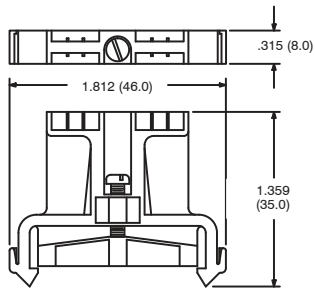

Accessories

R95-126

DIN Rail Pressure Clamp

R95-127

DIN Rail Spacer

R95-128

Prepunched Steel DIN Rail

Features

- Available in 3" Lengths