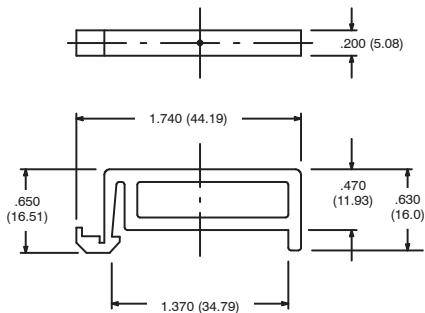

Accessories

R95-126

DIN Rail Pressure Clamp

R95-127

DIN Rail Spacer

R95-128

Prepunched Steel DIN Rail

Features

- Available in 3" Lengths