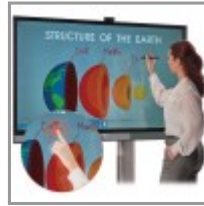

Interactive Flat-Panel Touchscreen Display, 4K @ 60 Hz, UHD, 55 in.

MODEL NUMBER: DMTP55NO

55 in. 4K interactive touchscreen with Android OS allows remote team collaboration with screen sharing and low-latency response.

Features

An Advanced Presentation Platform Perfect for Group Brainstorming Sessions

Tripp Lite's Interactive Flat-Panel Touchscreen Display encourages and assists group collaboration and audience participation – a crucial tool as organizations implement work-from-home strategies for employee safety and operational continuity. This best-in-class 55-inch 4K display includes an embedded Android operating system, providing a flexible presentation platform compatible with a wide array of apps and devices.

Take Information Directly to Your Audience Anywhere

The DMTP55NO helps you promote collaboration, enable interactive presentations and facilitate communication between local and remote teams. It's ideal for classrooms, libraries, conference rooms, meeting rooms and other office environments in education, corporate, healthcare, hospitality, retail, government, defense and public safety settings. The VESA-compatible display mounts easily to a wall mount or mobile cart (each sold separately) for shared workflow in any location.

Designed for Dynamic Interactivity That Lets Everyone Be Part of the Team

The display's remote collaboration capability is ideal to keep teams working together, wherever members may be. Built-in wireless networking, remote screen sharing, and a wide range of pre-installed tools aid problem-solving and free expression of ideas. In addition, a detachable high-definition webcam beams the entire meeting area straight to off-site collaborators and partners, allowing anyone to participate in meetings, presentations and group discussions from outside the office. A built-in 40-watt speaker system ensures everyone in the room will hear every idea clearly.

All the World's Information Available, Literally, at Your Fingertips

The 55-inch 4K display boasts patented touchscreen technology with low-latency response and 20 points of multi-touch. Use your fingers or the included battery-free stylus to write notes, check email, create presentations, stream 4K video and surf the web. The large touchscreen monitor is built for ultra-fast, ultra-precise interactivity for multiple concurrent users. It all makes for an immersive and expansive experience that basic electronic whiteboards can't match.

Specifications

Highlights

- Razor-sharp 55 in. 4K touchscreen monitor ideal for interactive presentations
- Android presentation platform compatible with wide range of apps and hardware
- Detachable HD webcam captures entire meeting area for sharing anywhere
- Remote screen sharing allows anyone to participate, whether in office or at home
- Promotes collaborative teamwork while work-from-home strategies are in place

Applications