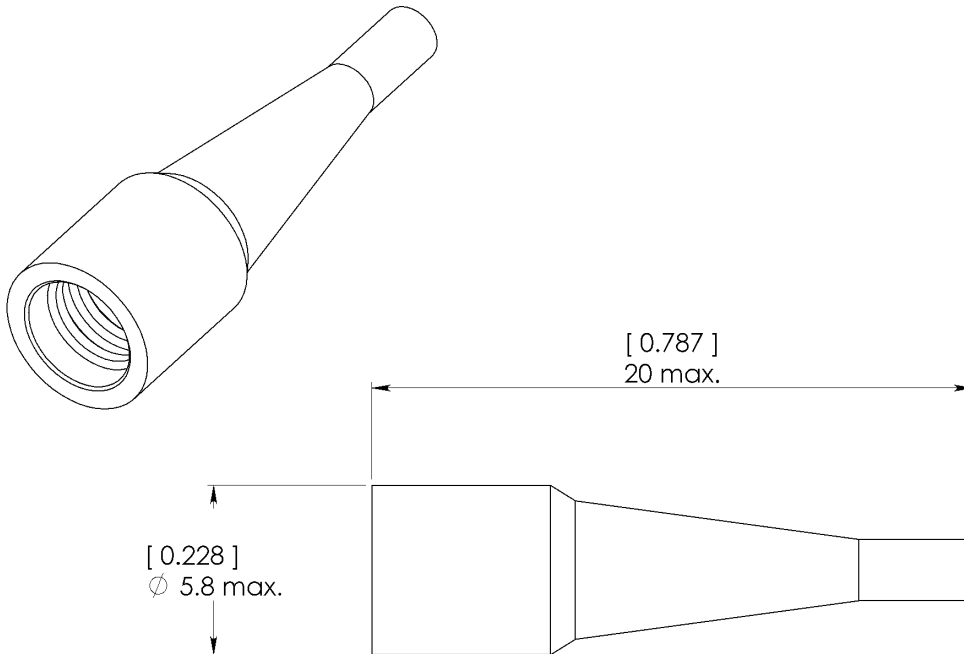

Original dimension in mm [inch]

GENERAL

- Compatible with SC and FC connectors
- Suitable for use with cable sizes Ø 1 mm max.
- Compatible with BELLCORE GR 326 specification (V0, LOI 28 % mini.)
- Color red.