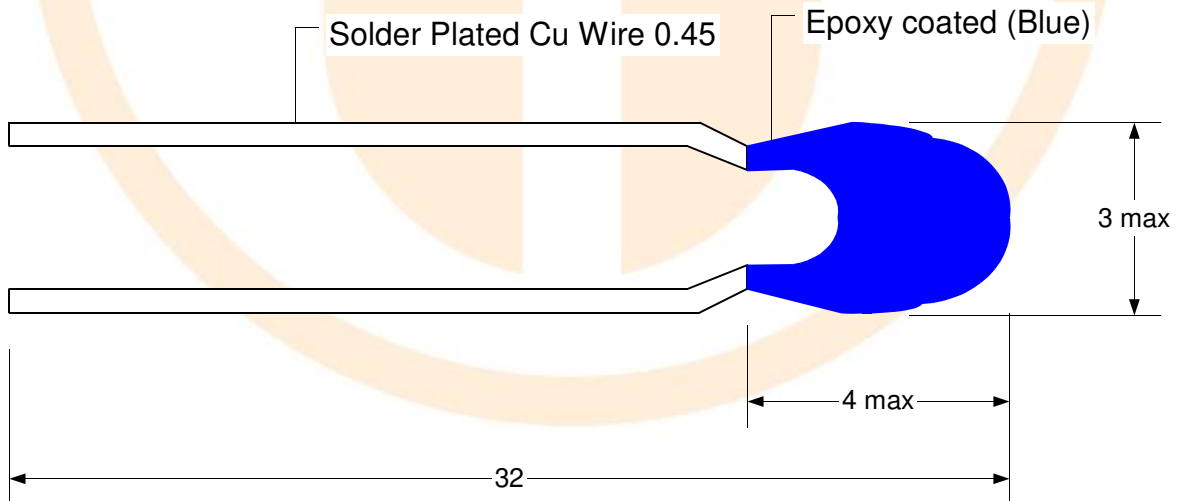

Specification of NTC Thermistor

PART NUMBER: **TT7-20KC3-1**

No. of pages: 5

Date: **04.03.2019**

Revision: **00**

FEATURES:

Element	NTC Thermistor
No-load resistance at 25°C	20 000 Ω
Tolerance at 25°C	± 1%
Beta(25/75) Constant	3 977K ± 1%
Operating temperature range	-40°C ÷ 125°C

DRAWING:

UNITS: [mm]